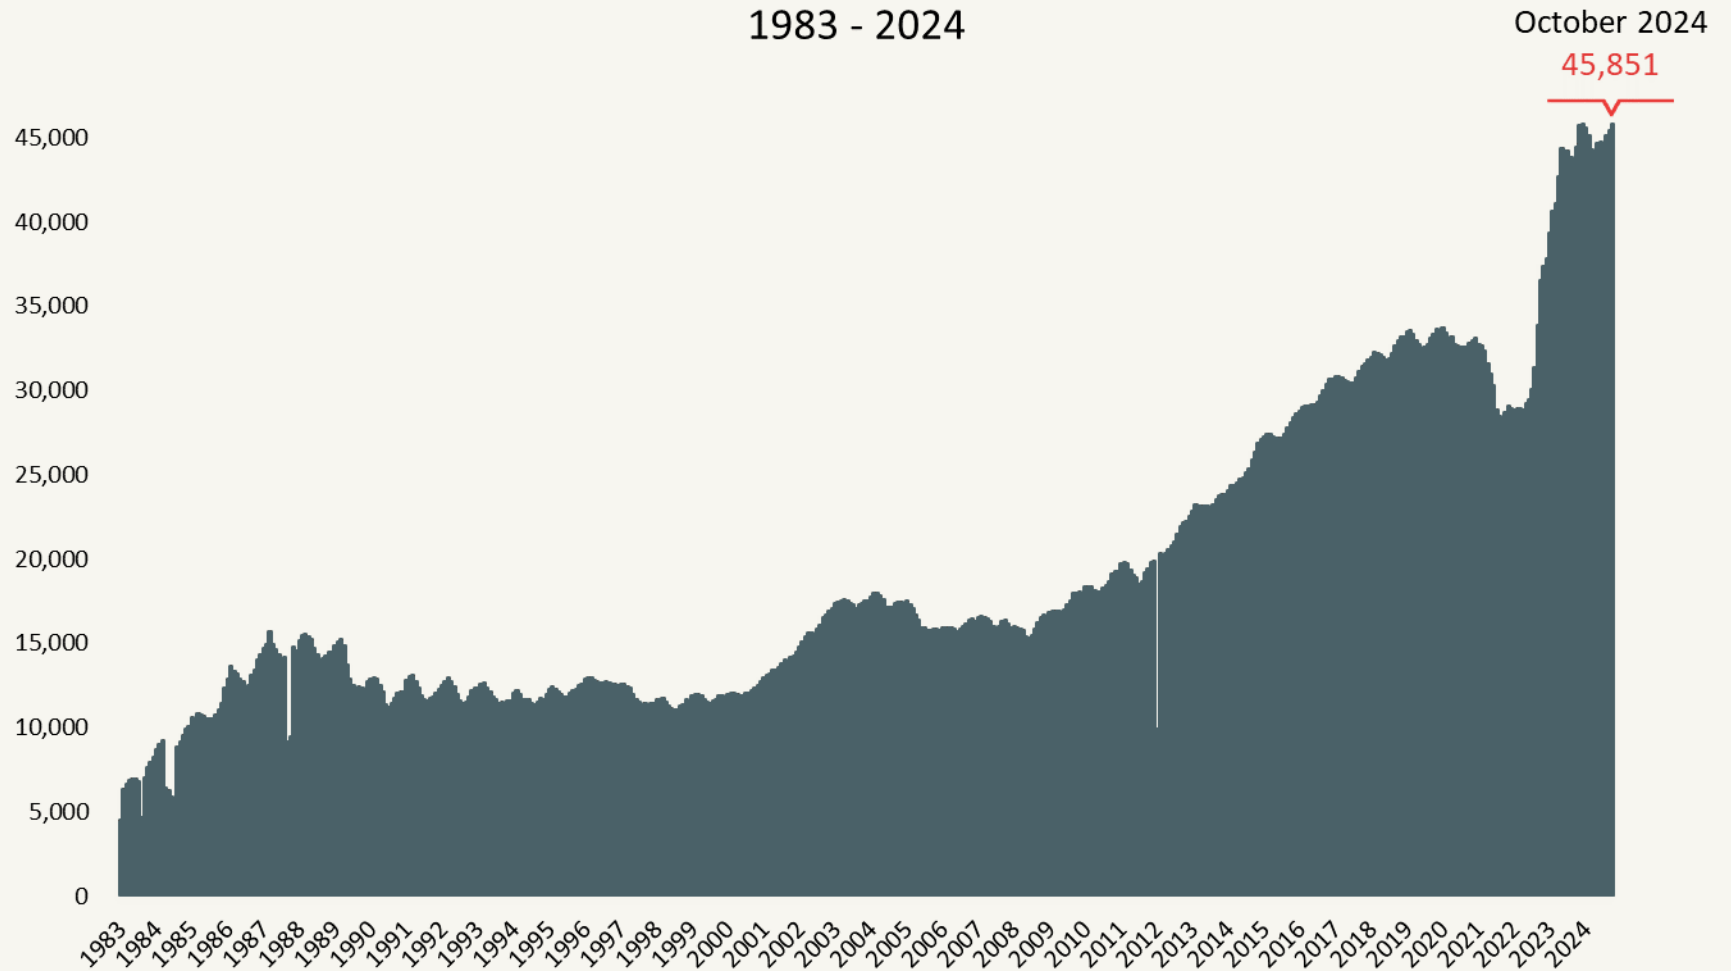

Number of Homeless Households Sleeping Each Night in NYC's Main Shelter System 1983 - 2024

Source: NYC Department of Homeless Services and Human Resources Administration; Local Law 79 Reports