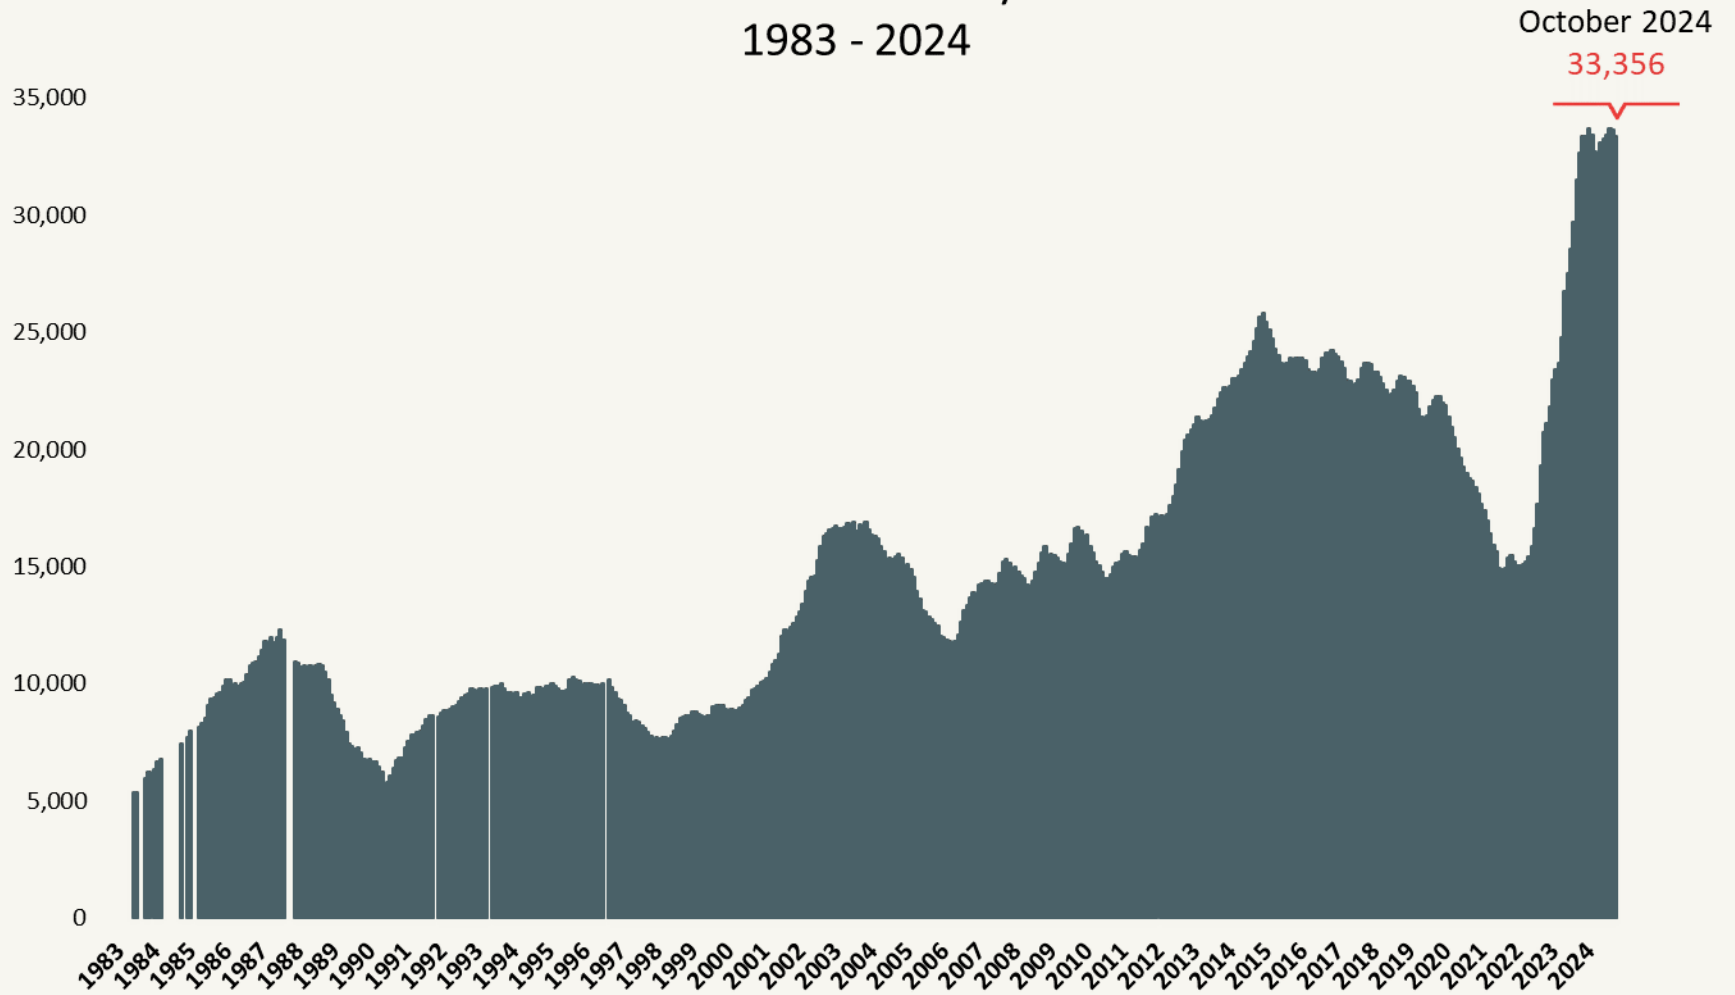

Number of Homeless Children Sleeping Each Night in NYC's Main Shelter System 1983 - 2024

Source: NYC Department of Homeless Services and Human Resources Administration; Local Law 79 Reports