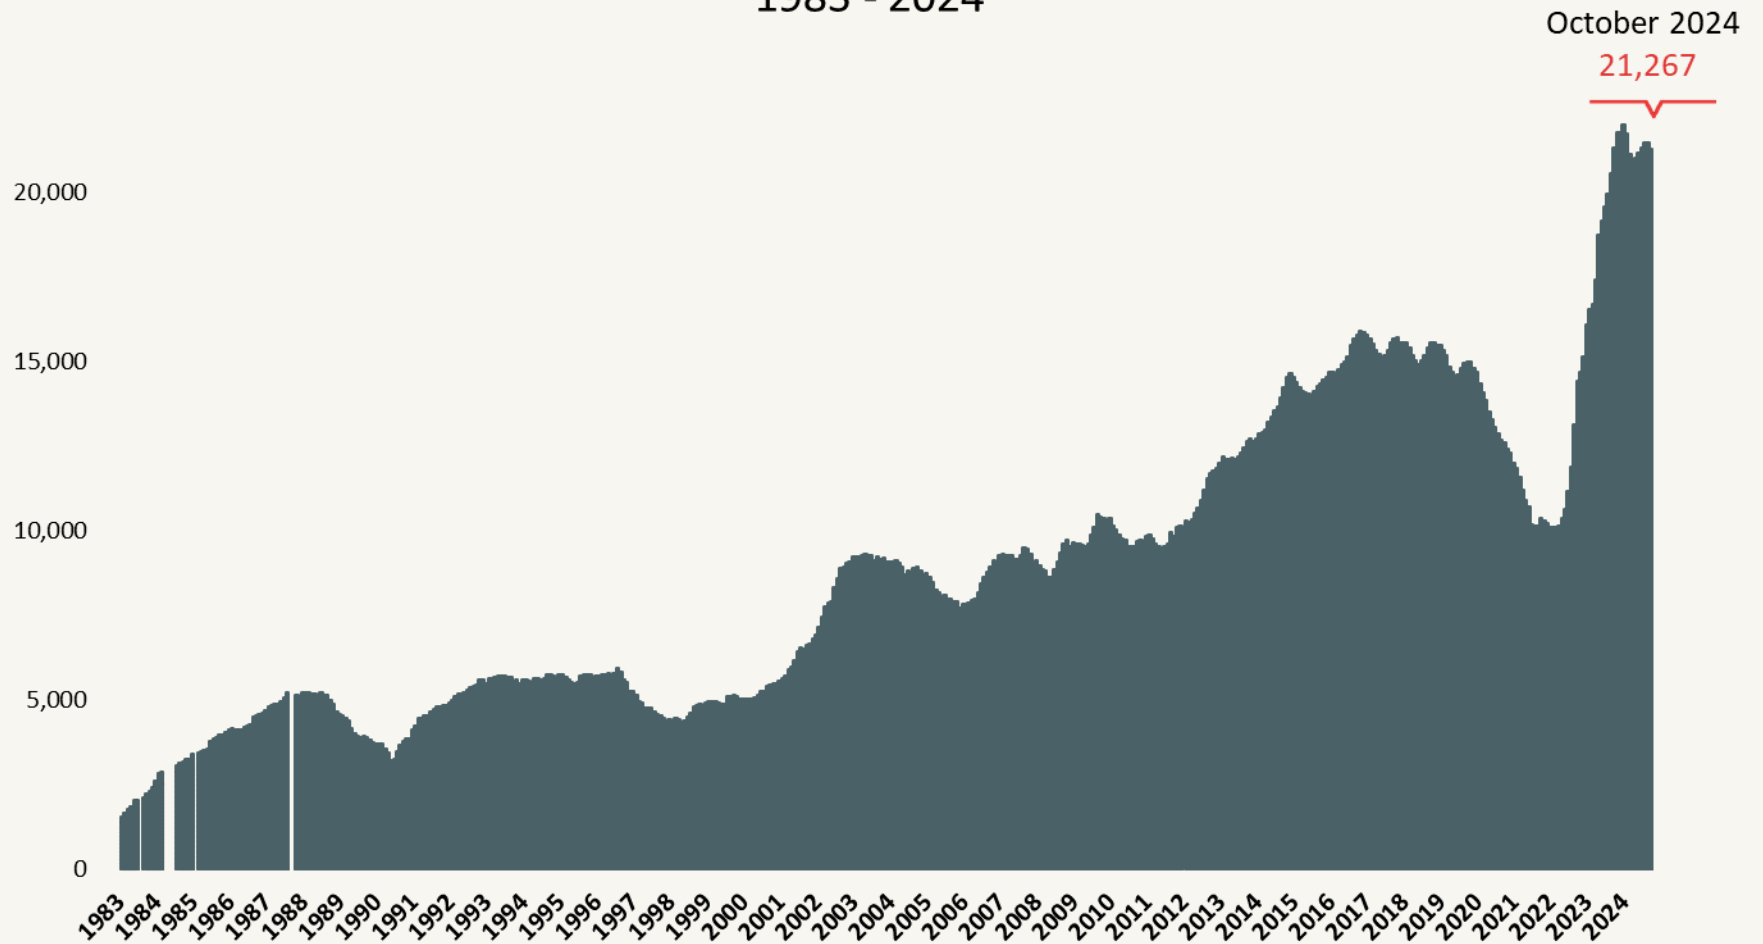

Number of Homeless Families Sleeping Each Night in NYC's Main Shelter System 1983 - 2024

Source: NYC Department of Homeless Services and Human Resources Administration; Local Law 79 Reports