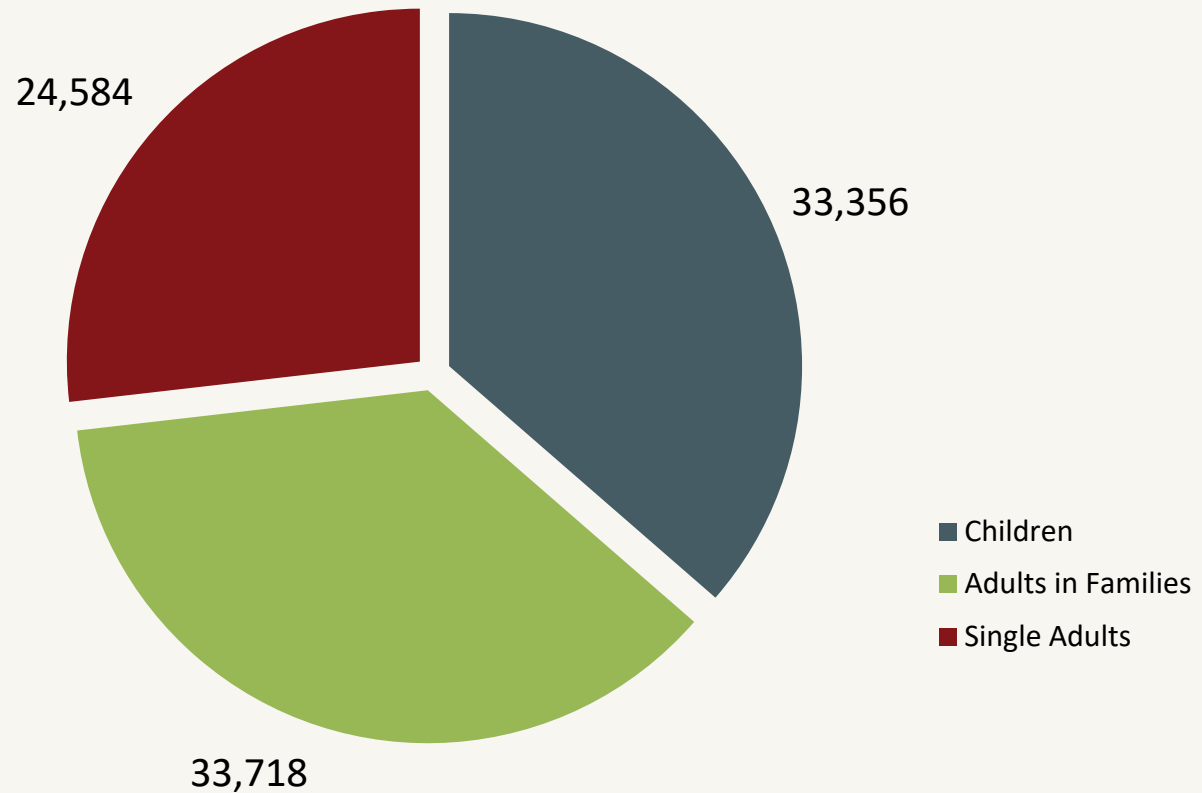

### Number of Homeless People Sleeping Each Night in NYC's Main Shelter System 1983 - 2024

Data include individuals in DHS shelter system (including Safe Havens, stabilization beds, veteran's shelters, criminal justice beds) and HPD emergency shelters (<2 percent of total census).

### Number of Homeless People Sleeping Each Night in NYC's Main Shelter System October 2024

Total NYC  
Municipal Shelter  
Population:  
91,658

Source: NYC Department of Homeless Services and Human Resources Administration; Local Law 79 Reports