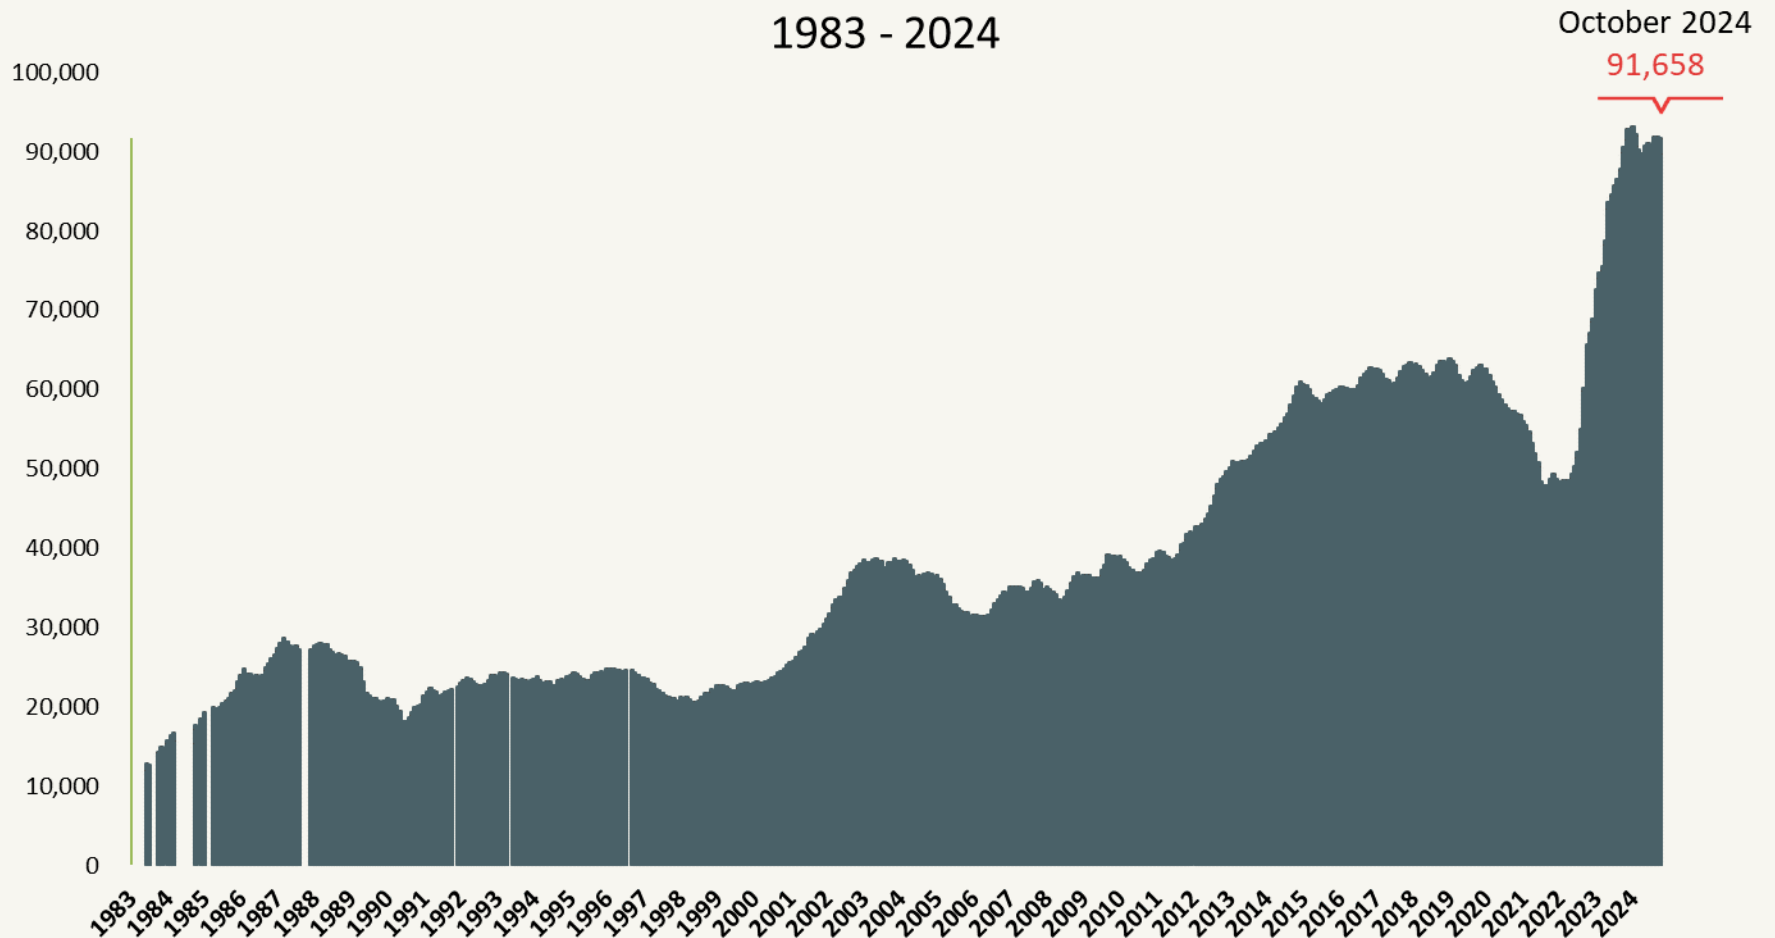

### Number of Homeless People Sleeping Each Night in NYC's Main Shelter System 1983 - 2024

Data include individuals in DHS shelter system (including Safe Havens, stabilization beds, veteran's shelters, criminal justice beds) and HPD emergency shelters (<2 percent of total census).

### Number of Homeless People Sleeping Each Night in NYC's Main Shelter System October 2024

Total NYC  
Municipal Shelter  
Population:  
91,658

Source: NYC Department of Homeless Services and Human Resources Administration; Local Law 79 Reports