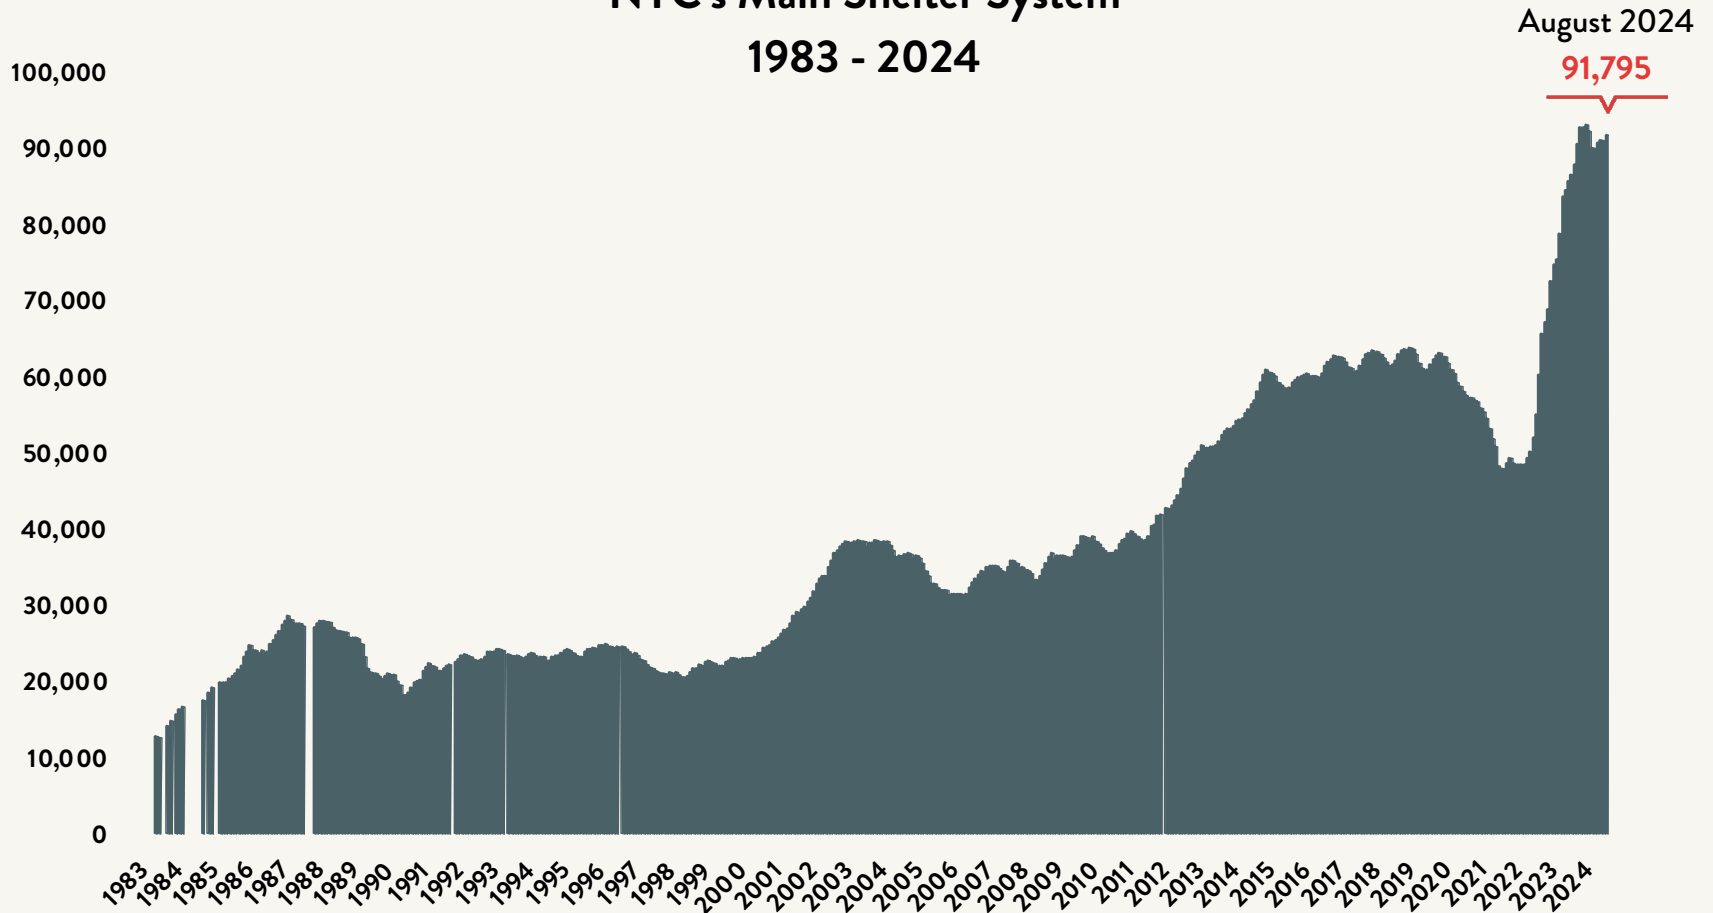

Number of Homeless People Sleeping Each Night in NYC's Main Shelter System 1983 - 2024

Data include individuals in DHS shelter system (including Safe Havens, stabilization beds, veteran's shelters, criminal justice beds) and HPD emergency shelters (<2 percent of total census).

Source: NYC Department of Homeless Services; Local Law 79 Reports

Number of Homeless People Sleeping Each Night in NYC's Main Shelter System August 2024

Total NYC
Municipal Shelter
Population:
91,795

Source: NYC Department of Homeless Services and Human Resources Administration; Local Law 79 Reports