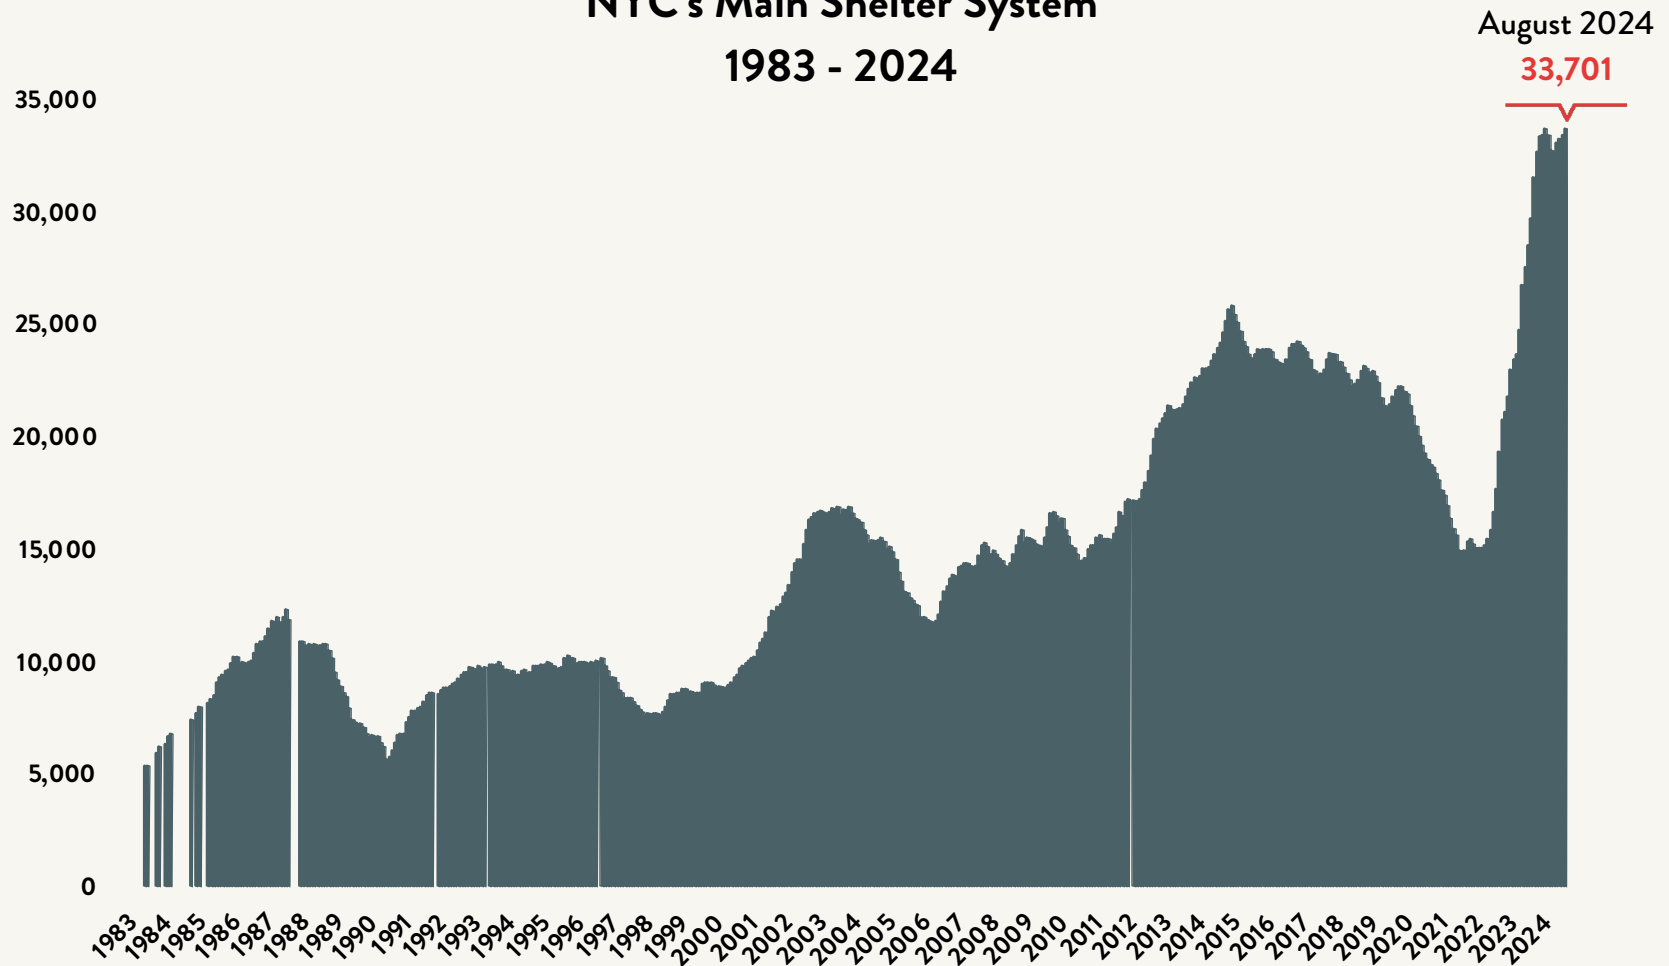

Number of Homeless People Sleeping Each Night in NYC's Main Shelter System 1983 - 2024

Data include individuals in DHS shelter system (including Safe Havens, stabilization beds, veteran's shelters, criminal justice beds) and HPD emergency shelters (<2 percent of total census).

Source: NYC Department of Homeless Services; Local Law 79 Reports

Number of Homeless People Sleeping Each Night in NYC's Main Shelter System August 2024

Total NYC
Municipal Shelter
Population:
91,795

Source: NYC Department of Homeless Services and Human Resources Administration; Local Law 79 Reports

Number of Homeless Families Sleeping Each Night in NYC's Main Shelter System 1983 - 2024

Source: NYC Department of Homeless Services and Human Resources Administration; Local Law 79 Reports

Number of Homeless Children Sleeping Each Night in NYC's Main Shelter System 1983 - 2024