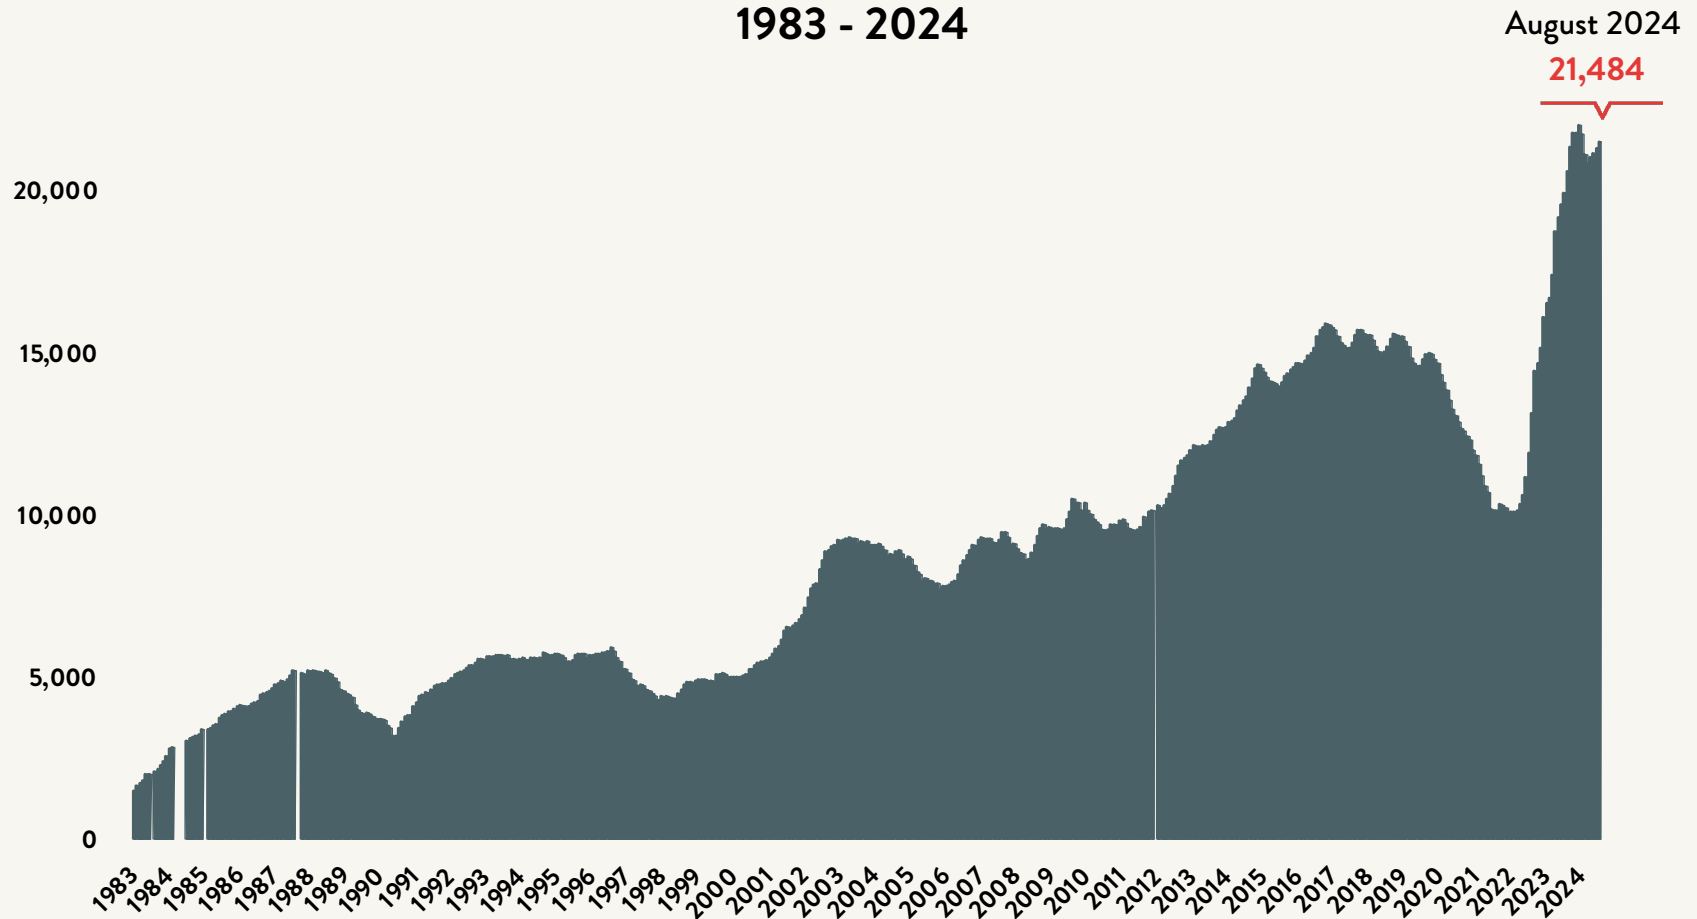

Number of Homeless Families Sleeping Each Night in NYC's Main Shelter System 1983 - 2024

Source: NYC Department of Homeless Services and Human Resources Administration; Local Law 79 Reports