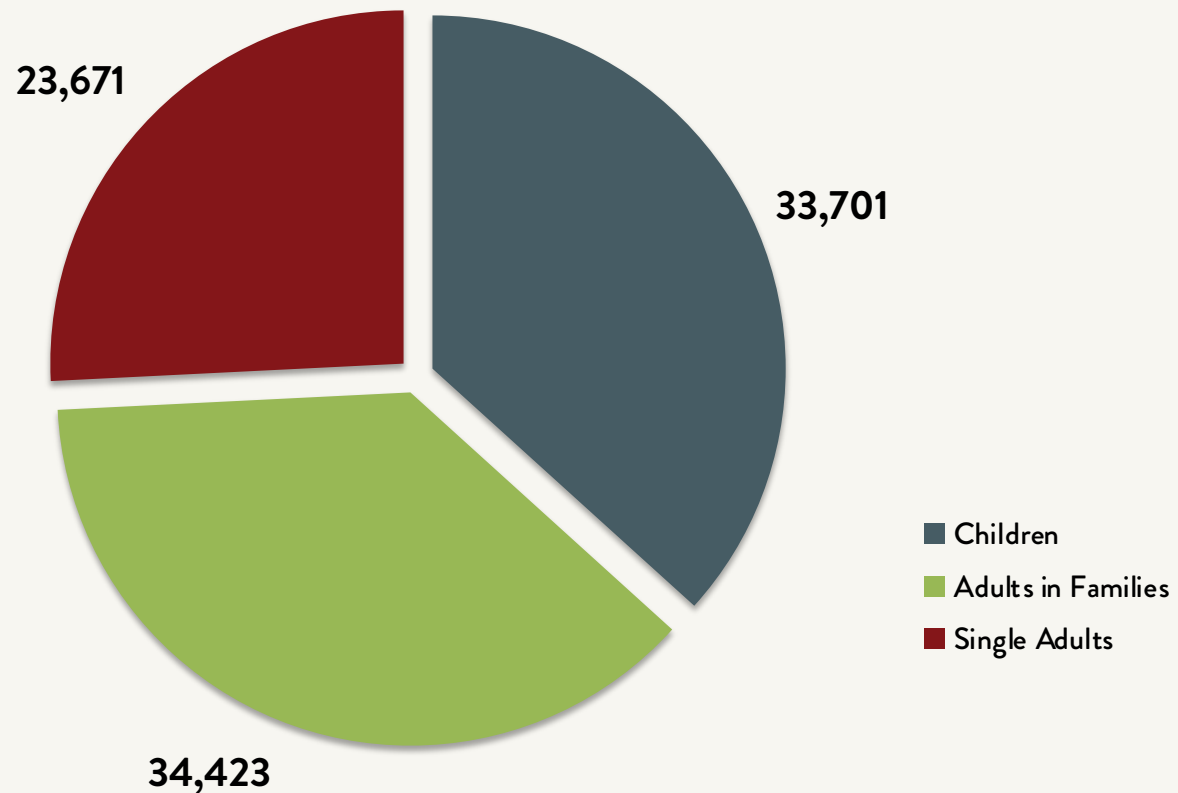

Number of Homeless People Sleeping Each Night in NYC's Main Shelter System 1983 - 2024

Data include individuals in DHS shelter system (including Safe Havens, stabilization beds, veteran's shelters, criminal justice beds) and HPD emergency shelters (<2 percent of total census).

Source: NYC Department of Homeless Services; Local Law 79 Reports

Number of Homeless People Sleeping Each Night in NYC's Main Shelter System August 2024

Total NYC
Municipal Shelter
Population:
91,795

Source: NYC Department of Homeless Services and Human Resources Administration; Local Law 79 Reports

Number of Homeless Families Sleeping Each Night in NYC's Main Shelter System 1983 - 2024

Source: NYC Department of Homeless Services and Human Resources Administration; Local Law 79 Reports

Number of Homeless Children Sleeping Each Night in NYC's Main Shelter System 1983 - 2024