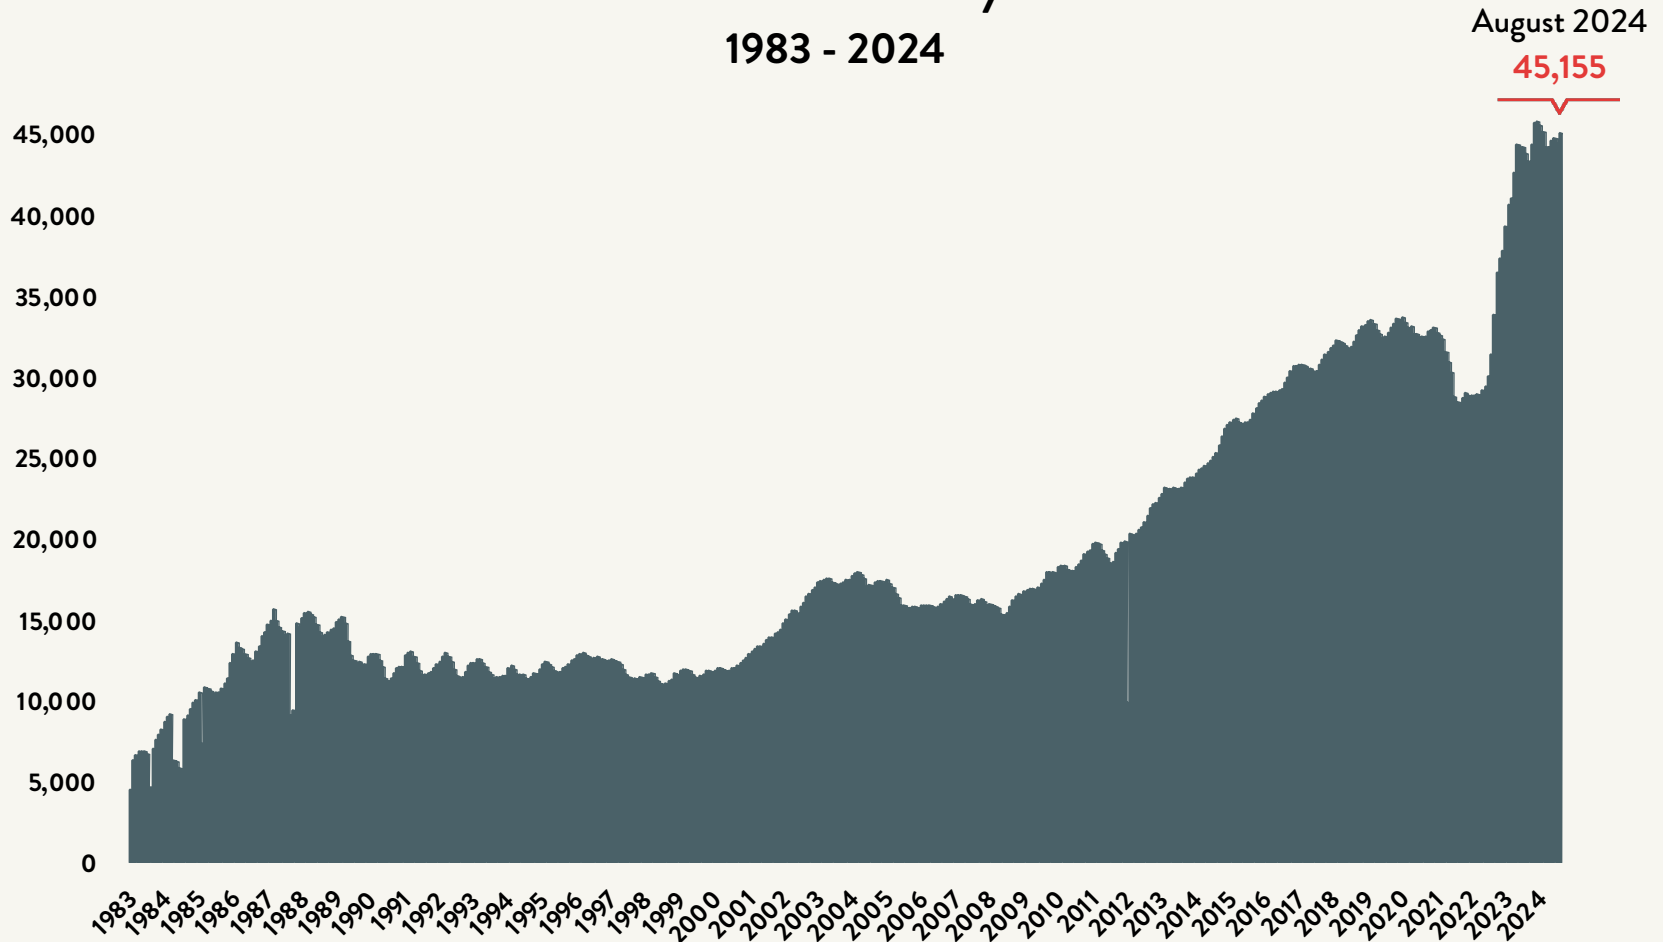

Number of Homeless Households Sleeping Each Night in NYC's Main Shelter System 1983 - 2024

Source: NYC Department of Homeless Services and Human Resources Administration; Local Law 79 Reports