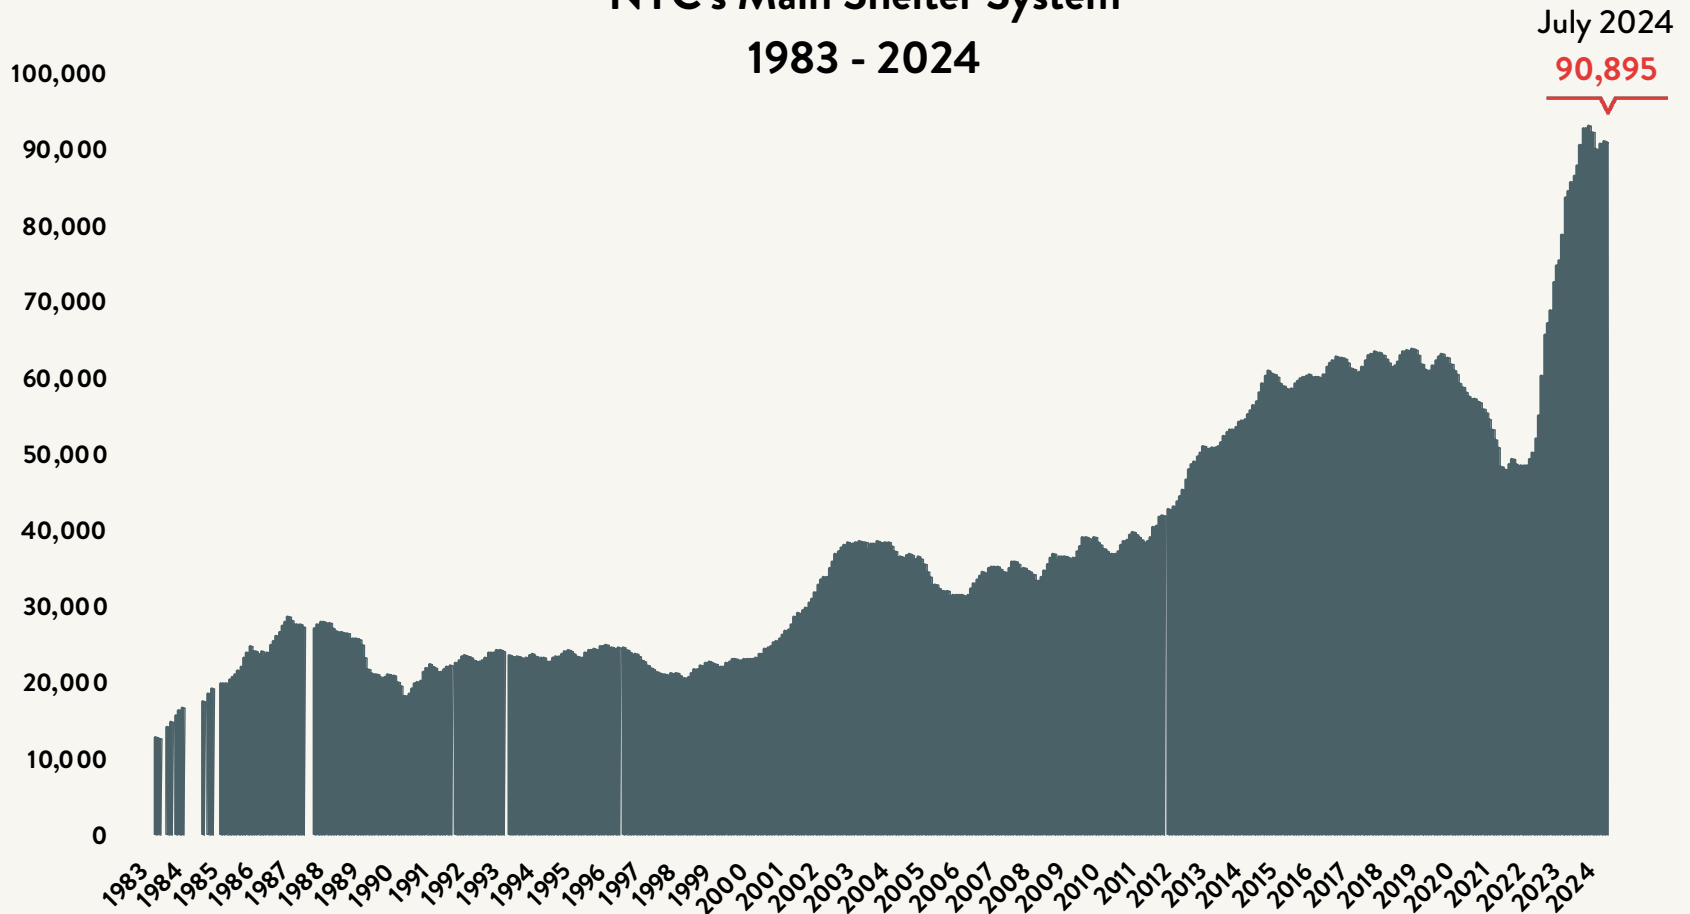

Number of Homeless People Sleeping Each Night in NYC's Main Shelter System 1983 - 2024

Data include individuals in DHS shelter system (including Safe Havens, stabilization beds, veteran's shelters, criminal justice beds) and HPD emergency shelters (<2 percent of total census).

Source: NYC Department of Homeless Services; Local Law 79 Reports

Number of Homeless People Sleeping Each Night in NYC's Main Shelter System July 2024

Total NYC
Municipal Shelter
Population:
90,895

Source: NYC Department of Homeless Services and Human Resources Administration; Local Law 79 Reports