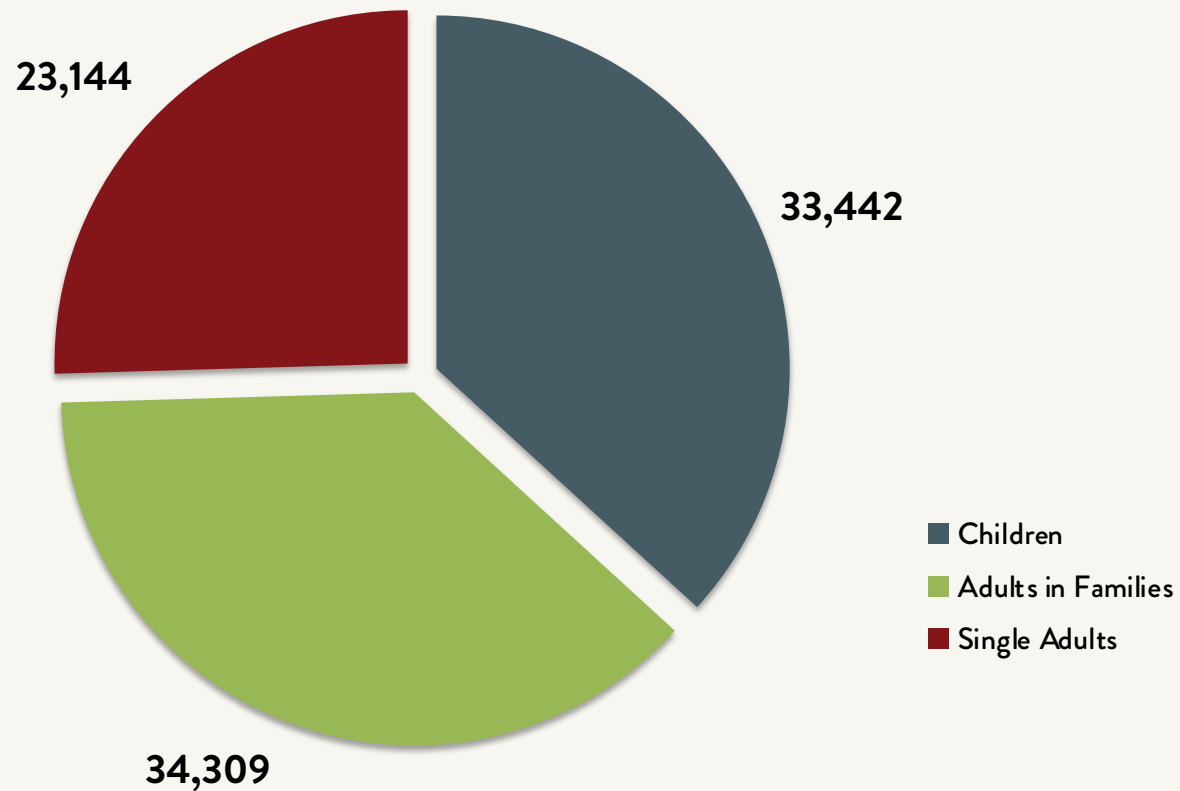

Number of Homeless People Sleeping Each Night in NYC's Main Shelter System 1983 - 2024

Data include individuals in DHS shelter system (including Safe Havens, stabilization beds, veteran's shelters, criminal justice beds) and HPD emergency shelters (<2 percent of total census).

Source: NYC Department of Homeless Services; Local Law 79 Reports

Number of Homeless People Sleeping Each Night in NYC's Main Shelter System July 2024

Total NYC
Municipal Shelter
Population:
90,895

Source: NYC Department of Homeless Services and Human Resources Administration; Local Law 79 Reports

Number of Homeless Families Sleeping Each Night in NYC's Main Shelter System 1983 - 2024

Source: NYC Department of Homeless Services and Human Resources Administration; Local Law 79 Reports

Number of Homeless Children Sleeping Each Night in NYC's Main Shelter System 1983 - 2024