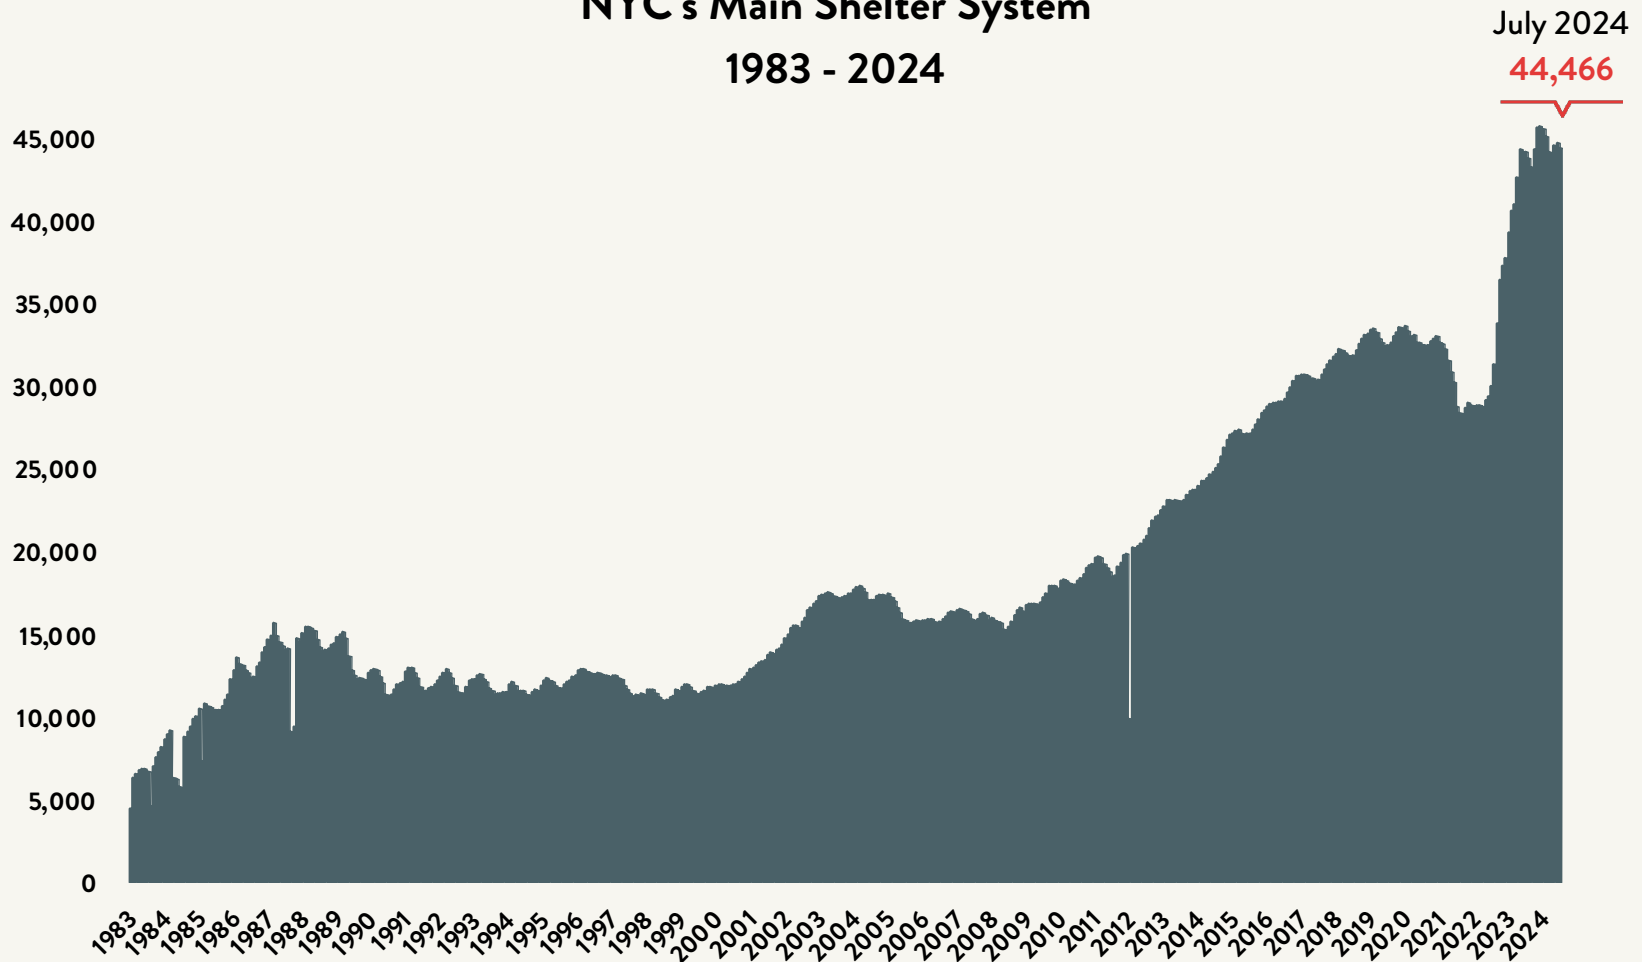

Number of Homeless Households Sleeping Each Night in NYC's Main Shelter System 1983 - 2024

Source: NYC Department of Homeless Services and Human Resources Administration; Local Law 79 Reports