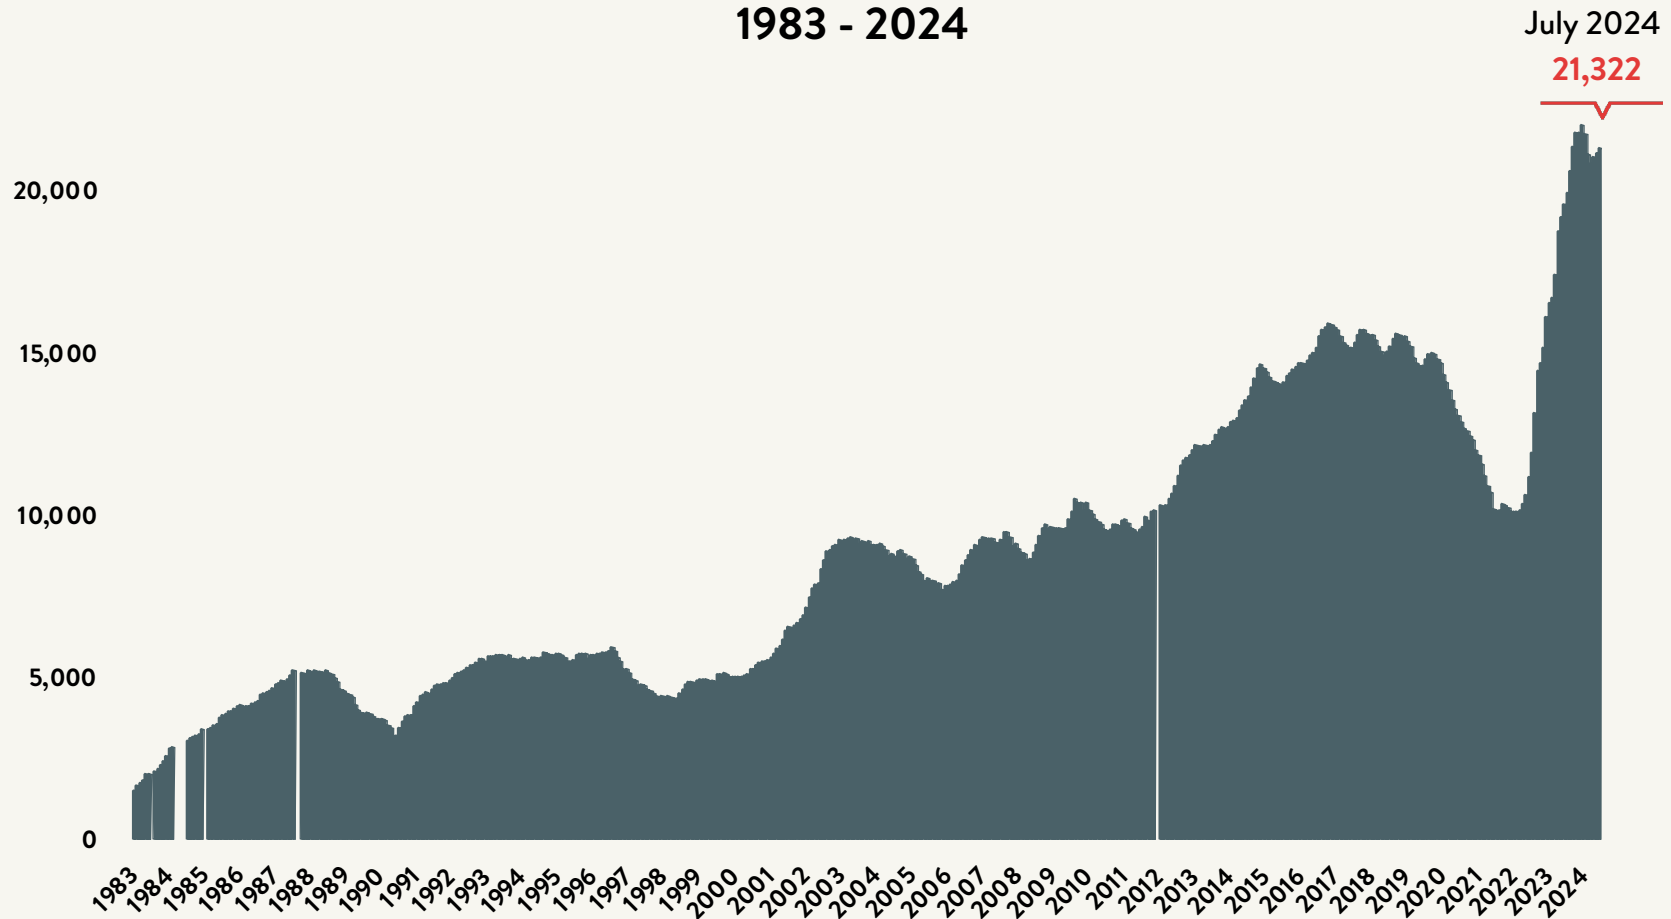

Number of Homeless People Sleeping Each Night in NYC's Main Shelter System 1983 - 2024

Data include individuals in DHS shelter system (including Safe Havens, stabilization beds, veteran's shelters, criminal justice beds) and HPD emergency shelters (<2 percent of total census).

Source: NYC Department of Homeless Services; Local Law 79 Reports

Number of Homeless People Sleeping Each Night in NYC's Main Shelter System July 2024

Total NYC
Municipal Shelter
Population:
90,895

Source: NYC Department of Homeless Services and Human Resources Administration; Local Law 79 Reports

Number of Homeless Families Sleeping Each Night in NYC's Main Shelter System 1983 - 2024

Source: NYC Department of Homeless Services and Human Resources Administration; Local Law 79 Reports

Number of Homeless Children Sleeping Each Night in NYC's Main Shelter System 1983 - 2024