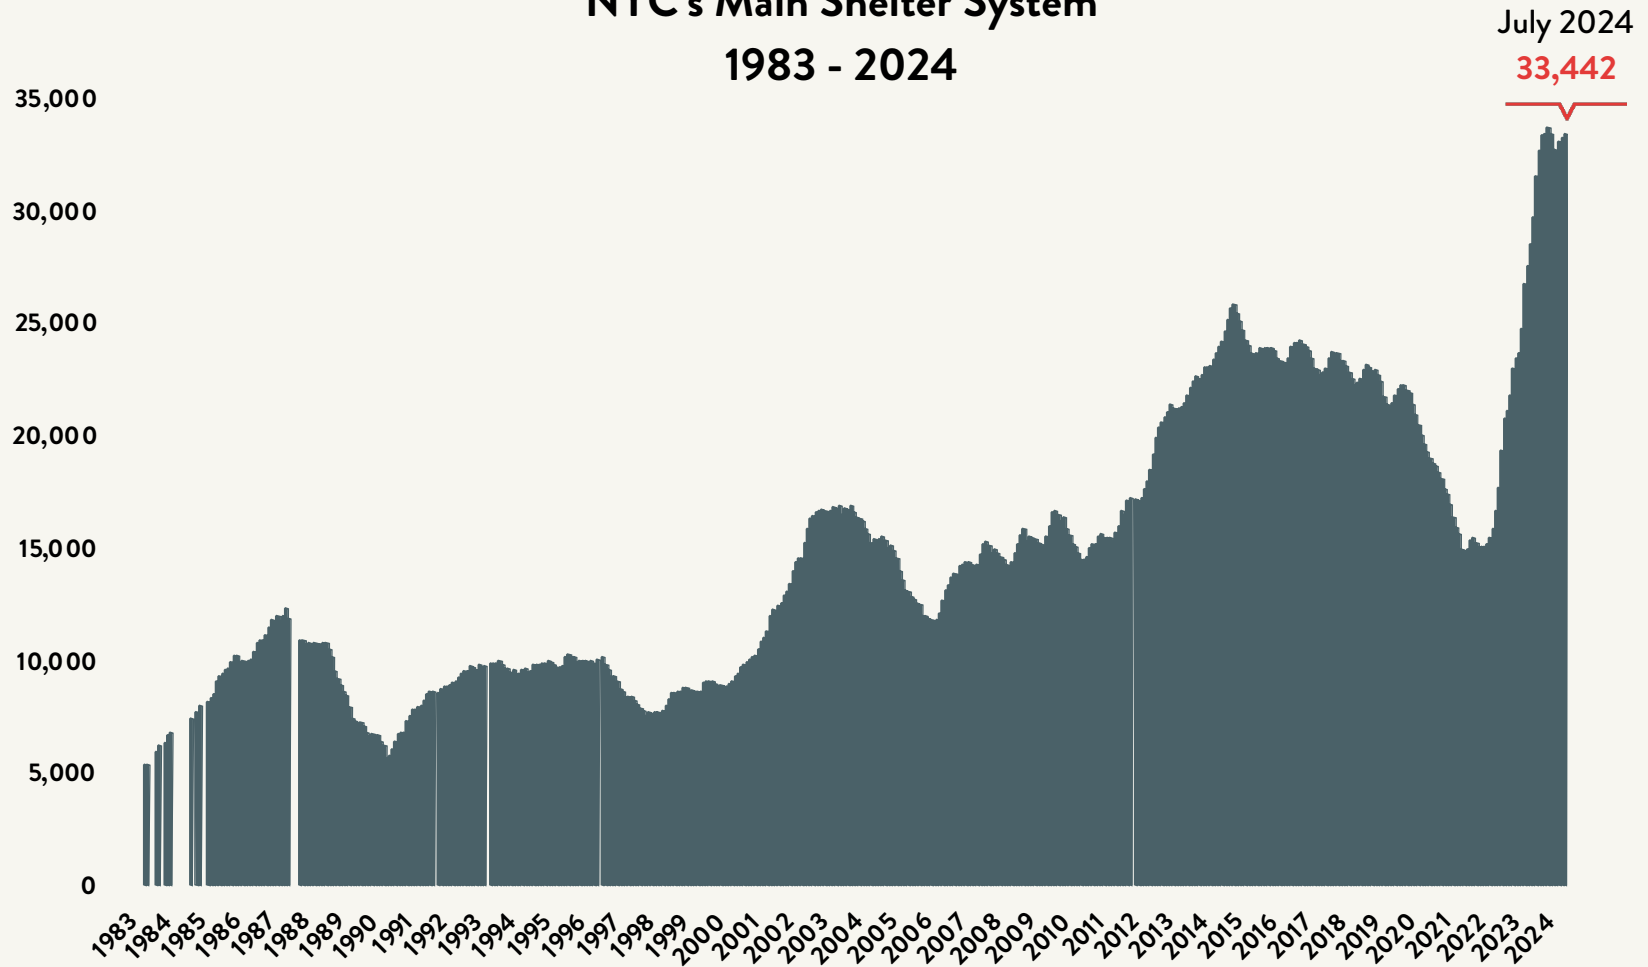

Number of Homeless People Sleeping Each Night in NYC's Main Shelter System 1983 - 2024

Data include individuals in DHS shelter system (including Safe Havens, stabilization beds, veteran's shelters, criminal justice beds) and HPD emergency shelters (<2 percent of total census).

Source: NYC Department of Homeless Services; Local Law 79 Reports

Number of Homeless People Sleeping Each Night in NYC's Main Shelter System July 2024

Total NYC
Municipal Shelter
Population:
90,895

Source: NYC Department of Homeless Services and Human Resources Administration; Local Law 79 Reports

Number of Homeless Families Sleeping Each Night in NYC's Main Shelter System 1983 - 2024

Source: NYC Department of Homeless Services and Human Resources Administration; Local Law 79 Reports

Number of Homeless Children Sleeping Each Night in NYC's Main Shelter System 1983 - 2024