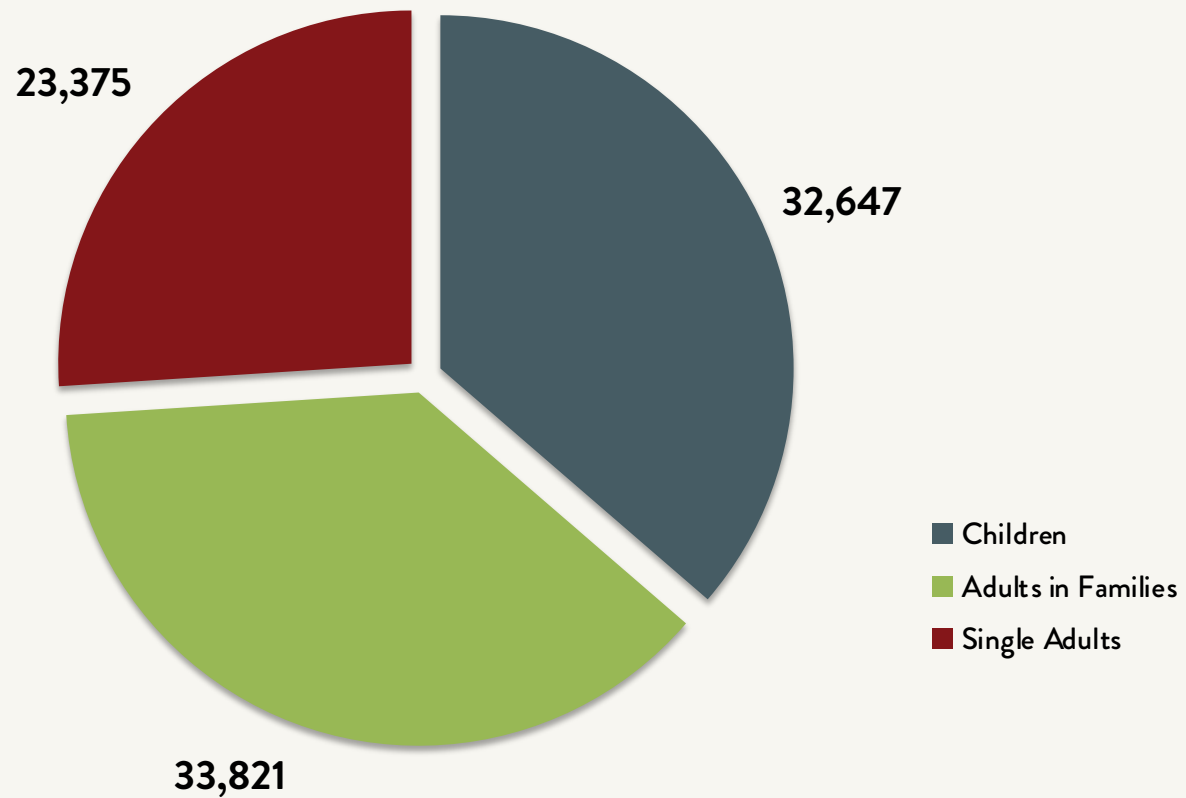

Number of Homeless People Sleeping Each Night in NYC's Main Shelter System 1983 - 2024

Data include individuals in DHS shelter system (including Safe Havens, stabilization beds, veteran's shelters, criminal justice beds) and HPD emergency shelters (<2 percent of total census).

Source: NYC Department of Homeless Services; Local Law 79 Reports

Number of Homeless People Sleeping Each Night in NYC's Main Shelter System April 2024

**NYC Main Shelter
Population:
89,843**

Source: NYC Department of Homeless Services and Human Resources Administration; Local Law 79 Reports

Number of Homeless Adults in Families Sleeping Each Night in NYC's Main Shelter System 1983 - 2024

Source: NYC Department of Homeless Services and Human Resources Administration; Local Law 79 Reports

Number of Homeless Children Sleeping Each Night in NYC's Main Shelter System 1983 - 2024