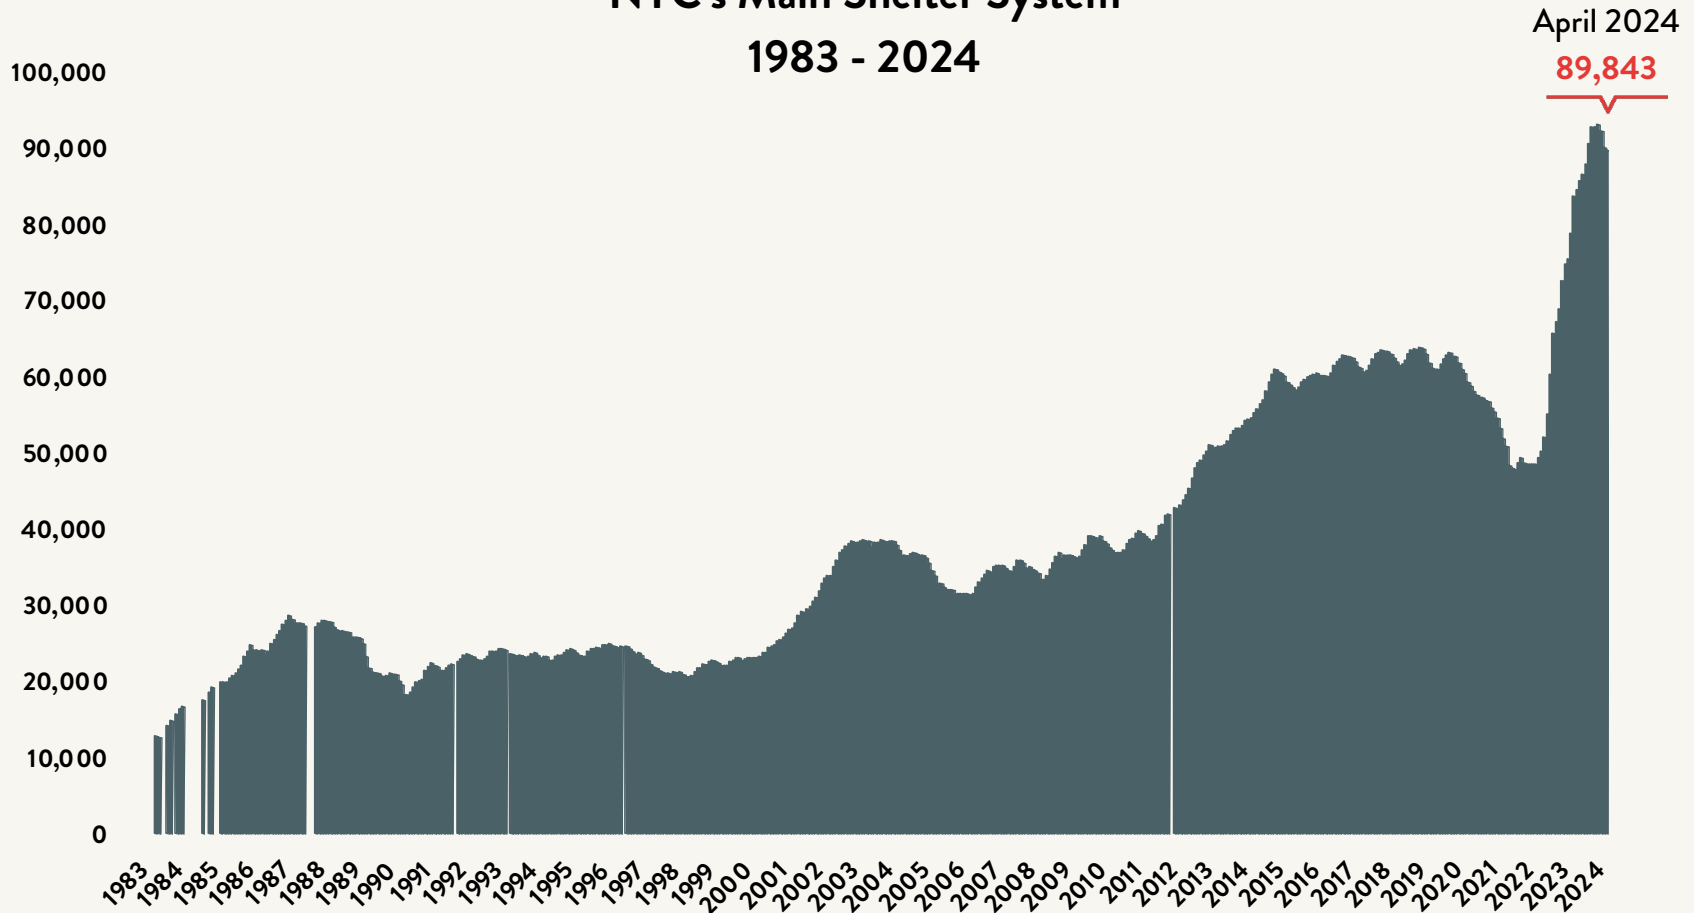

Number of Homeless People Sleeping Each Night in NYC's Main Shelter System 1983 - 2024

Data include individuals in DHS shelter system (including Safe Havens, stabilization beds, veteran's shelters, criminal justice beds) and HPD emergency shelters (<2 percent of total census).

Source: NYC Department of Homeless Services; Local Law 79 Reports

Number of Homeless People Sleeping Each Night in NYC's Main Shelter System April 2024

**NYC Main Shelter
Population:
89,843**

Source: NYC Department of Homeless Services and Human Resources Administration; Local Law 79 Reports