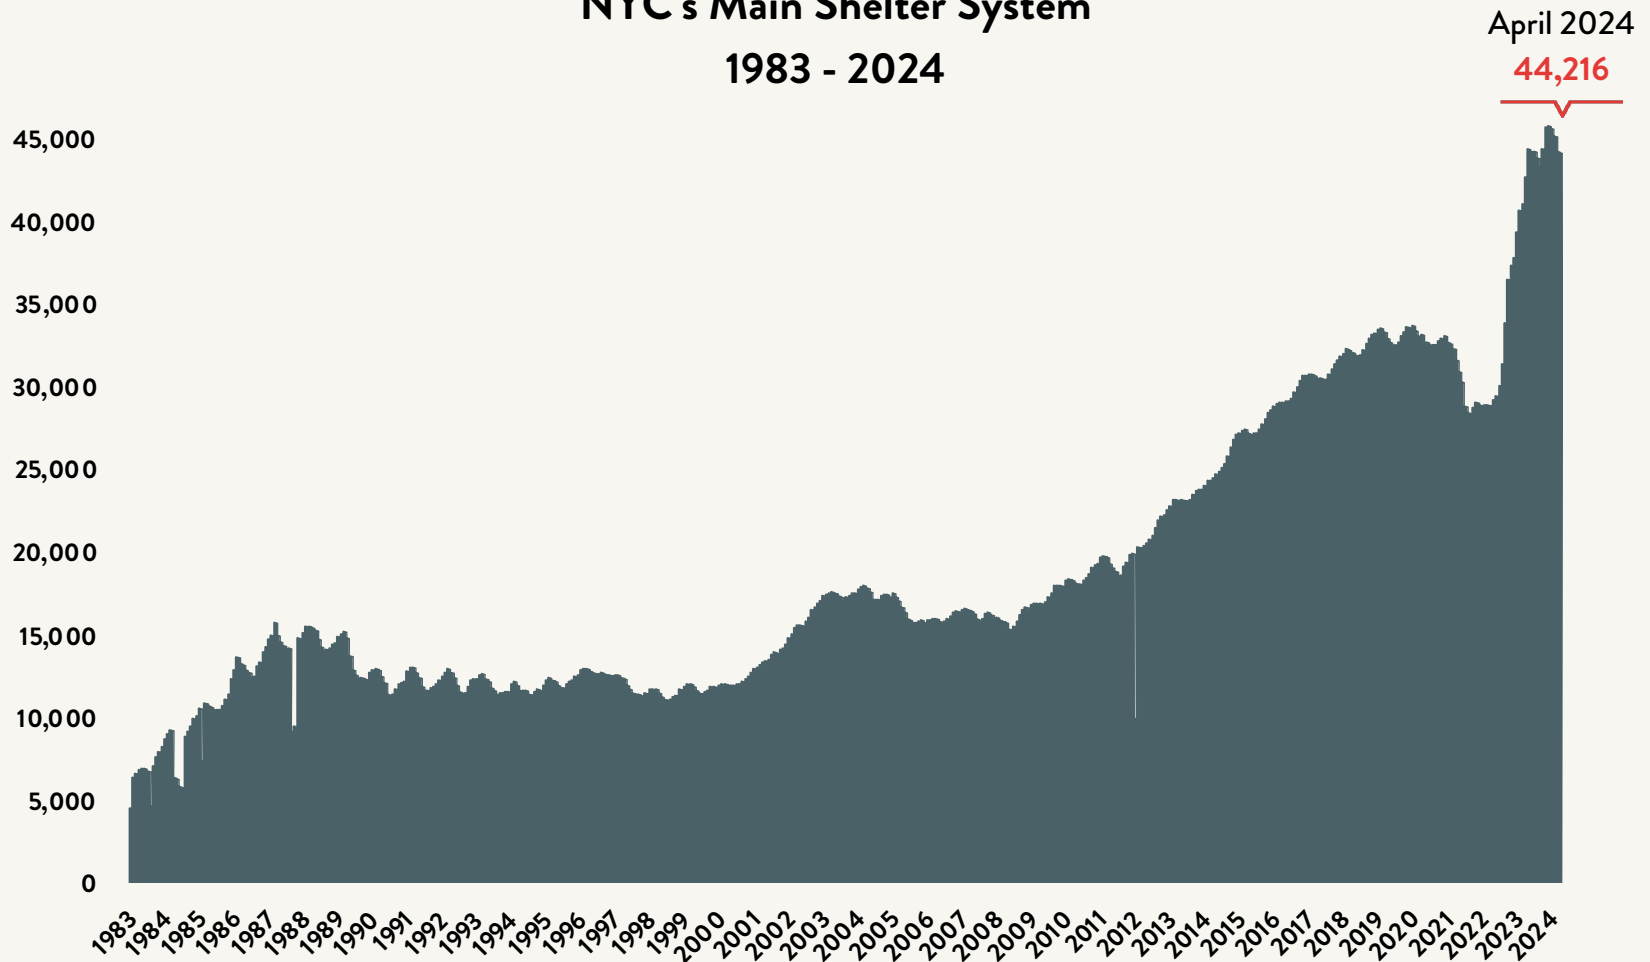

Number of Homeless Households Sleeping Each Night in NYC's Main Shelter System 1983 - 2024

Source: NYC Department of Homeless Services and Human Resources Administration; Local Law 79 Reports