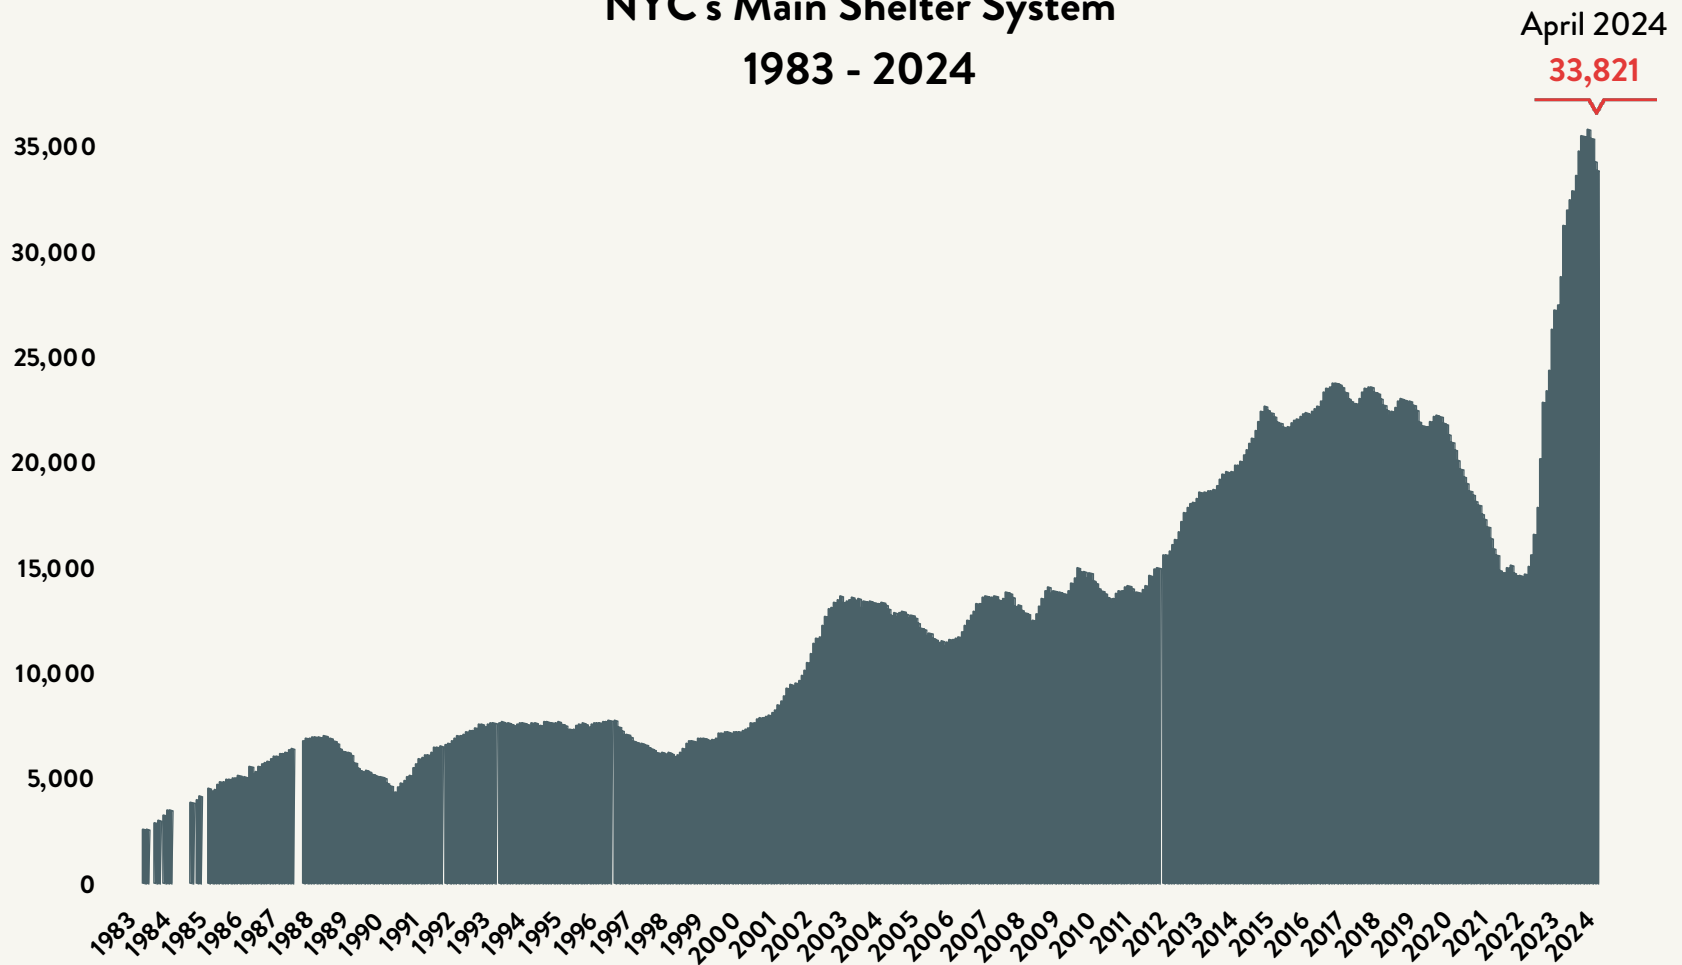

Number of Homeless People Sleeping Each Night in NYC's Main Shelter System 1983 - 2024

Data include individuals in DHS shelter system (including Safe Havens, stabilization beds, veteran's shelters, criminal justice beds) and HPD emergency shelters (<2 percent of total census).

Source: NYC Department of Homeless Services; Local Law 79 Reports

Number of Homeless People Sleeping Each Night in NYC's Main Shelter System April 2024

**NYC Main Shelter
Population:
89,843**

Source: NYC Department of Homeless Services and Human Resources Administration; Local Law 79 Reports

Number of Homeless Adults in Families Sleeping Each Night in NYC's Main Shelter System 1983 - 2024

Source: NYC Department of Homeless Services and Human Resources Administration; Local Law 79 Reports

Number of Homeless Children Sleeping Each Night in NYC's Main Shelter System 1983 - 2024