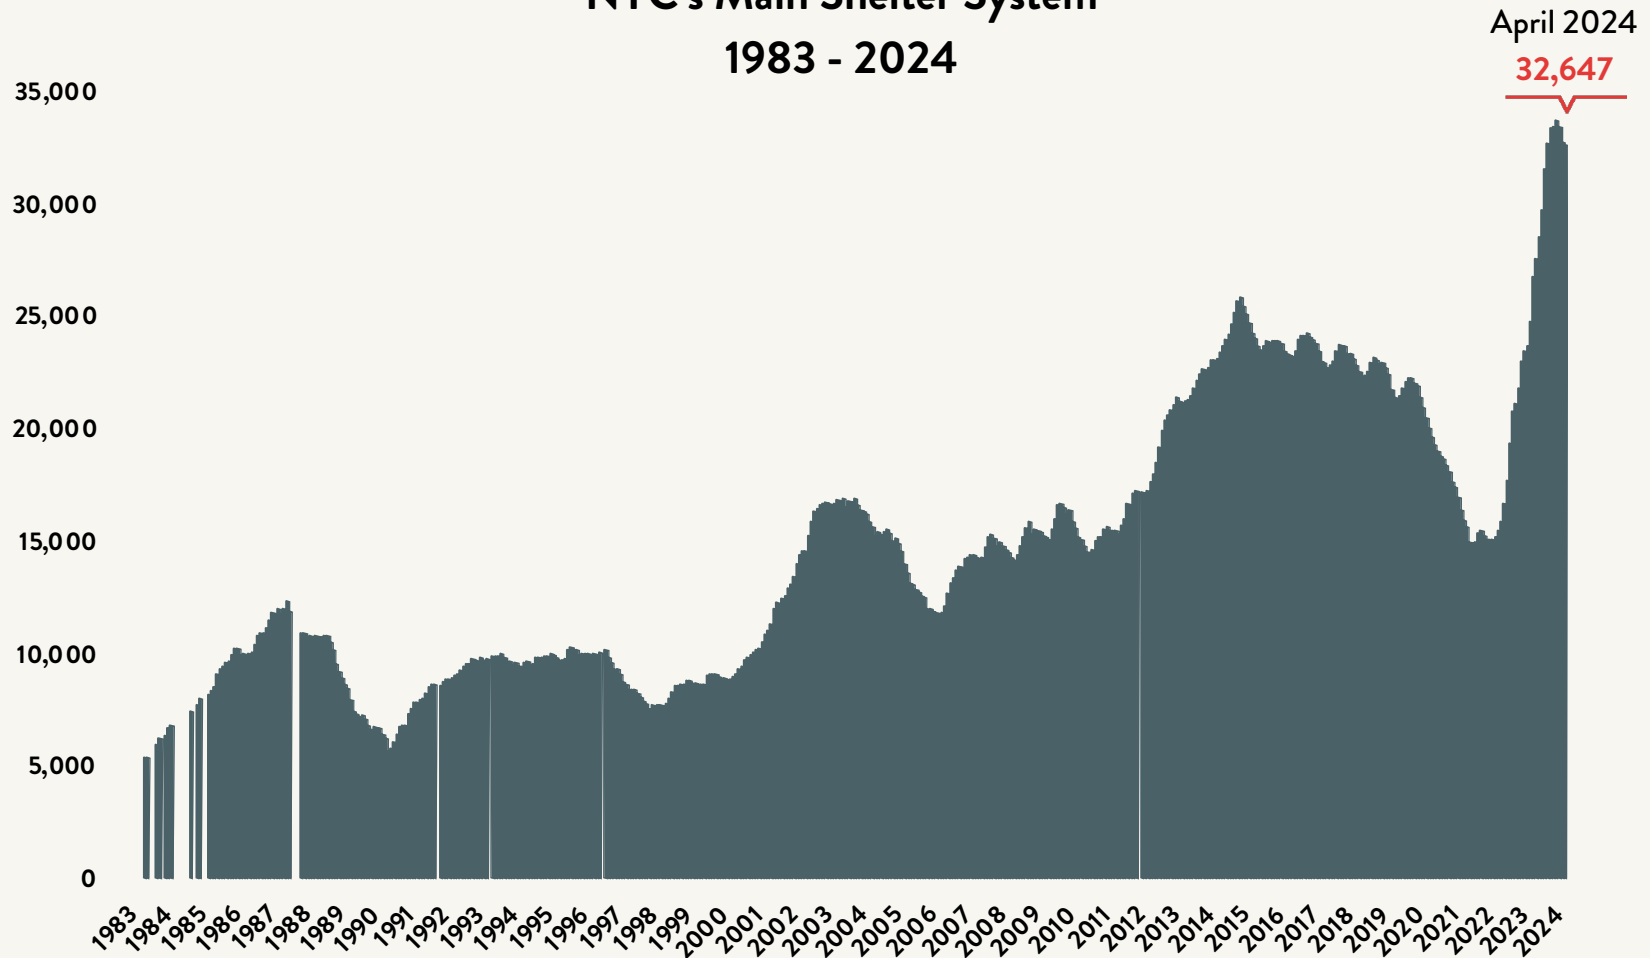

Number of Homeless Children Sleeping Each Night in NYC's Main Shelter System 1983 - 2024

Source: NYC Department of Homeless Services and Human Resources Administration; Local Law 79 Reports