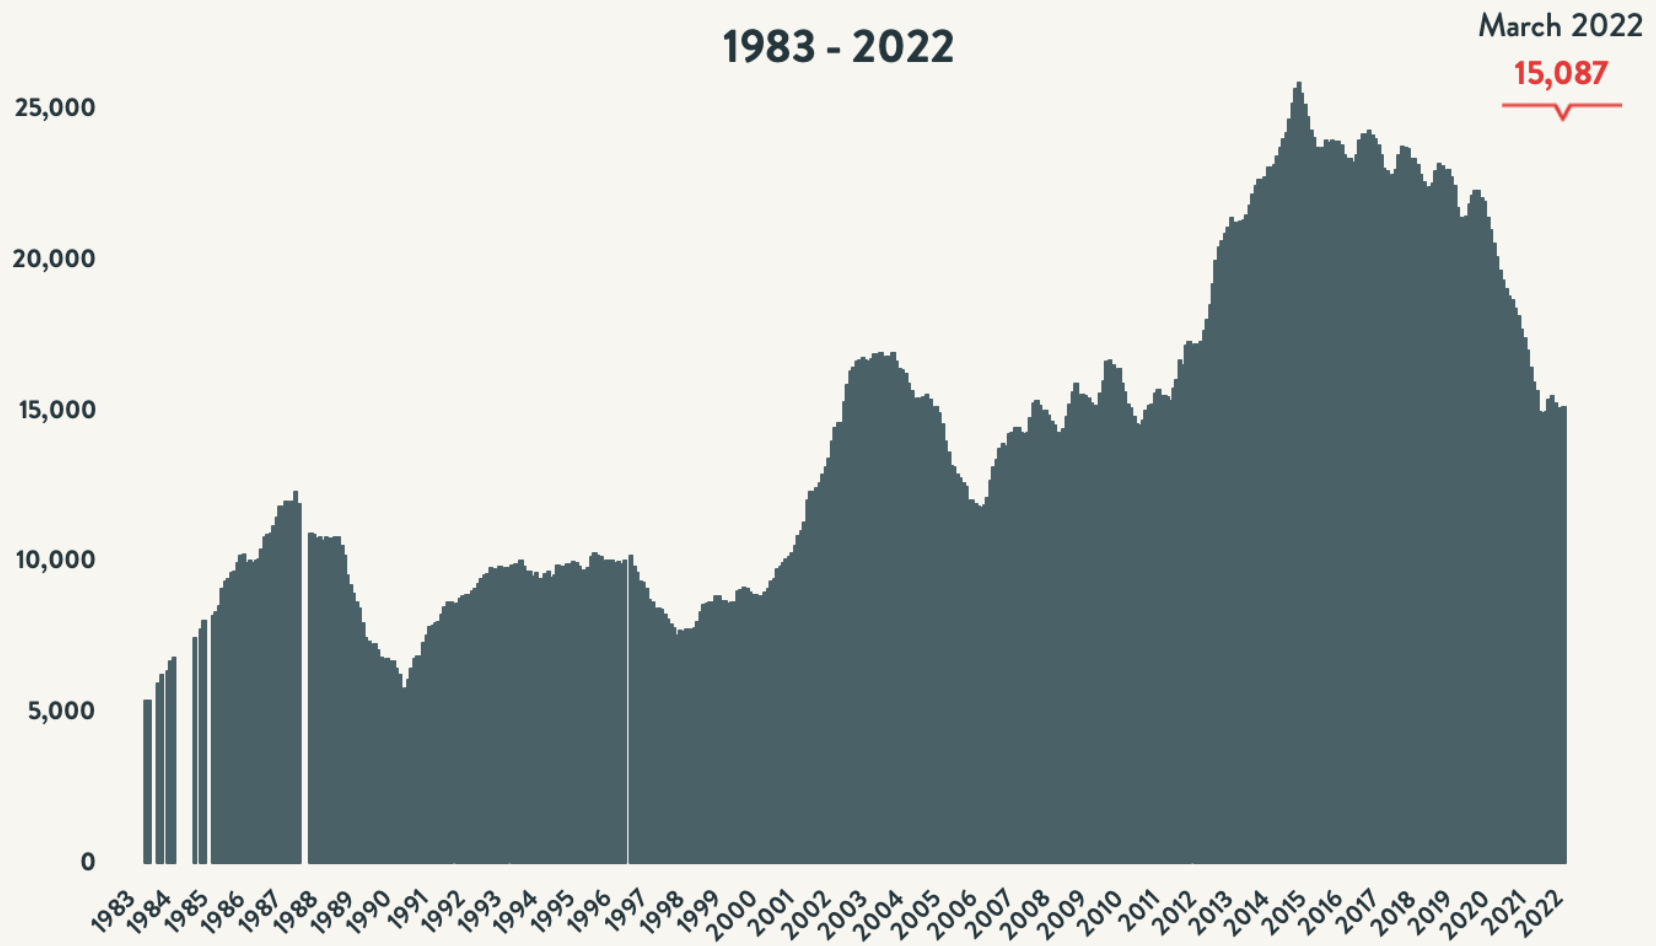

Number of Homeless Children Sleeping Each Night in NYC DHS and HPD Shelters 1983 - 2022

Source: NYC Department of Homeless Services and Human Resources Administration; Local Law 37 Reports