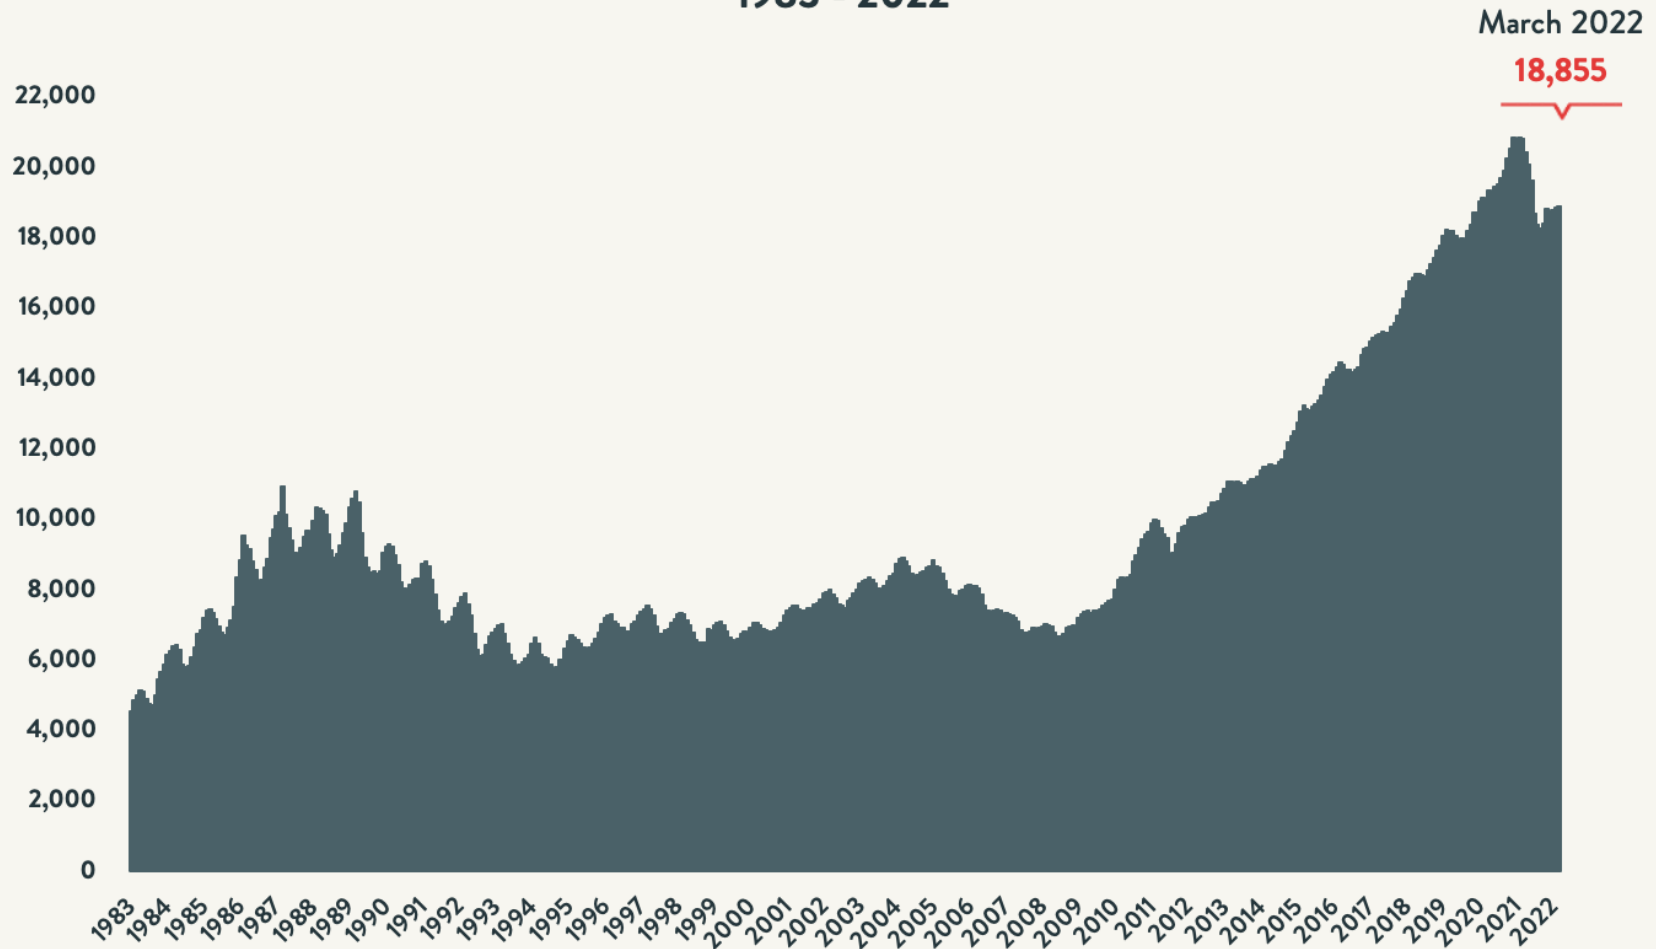

Number of Homeless Single Adults Sleeping Each Night in NYC DHS Shelters 1983 - 2022

Source: NYC Department of Homeless Services and Human Resources Administration; Local Law 37 Reports