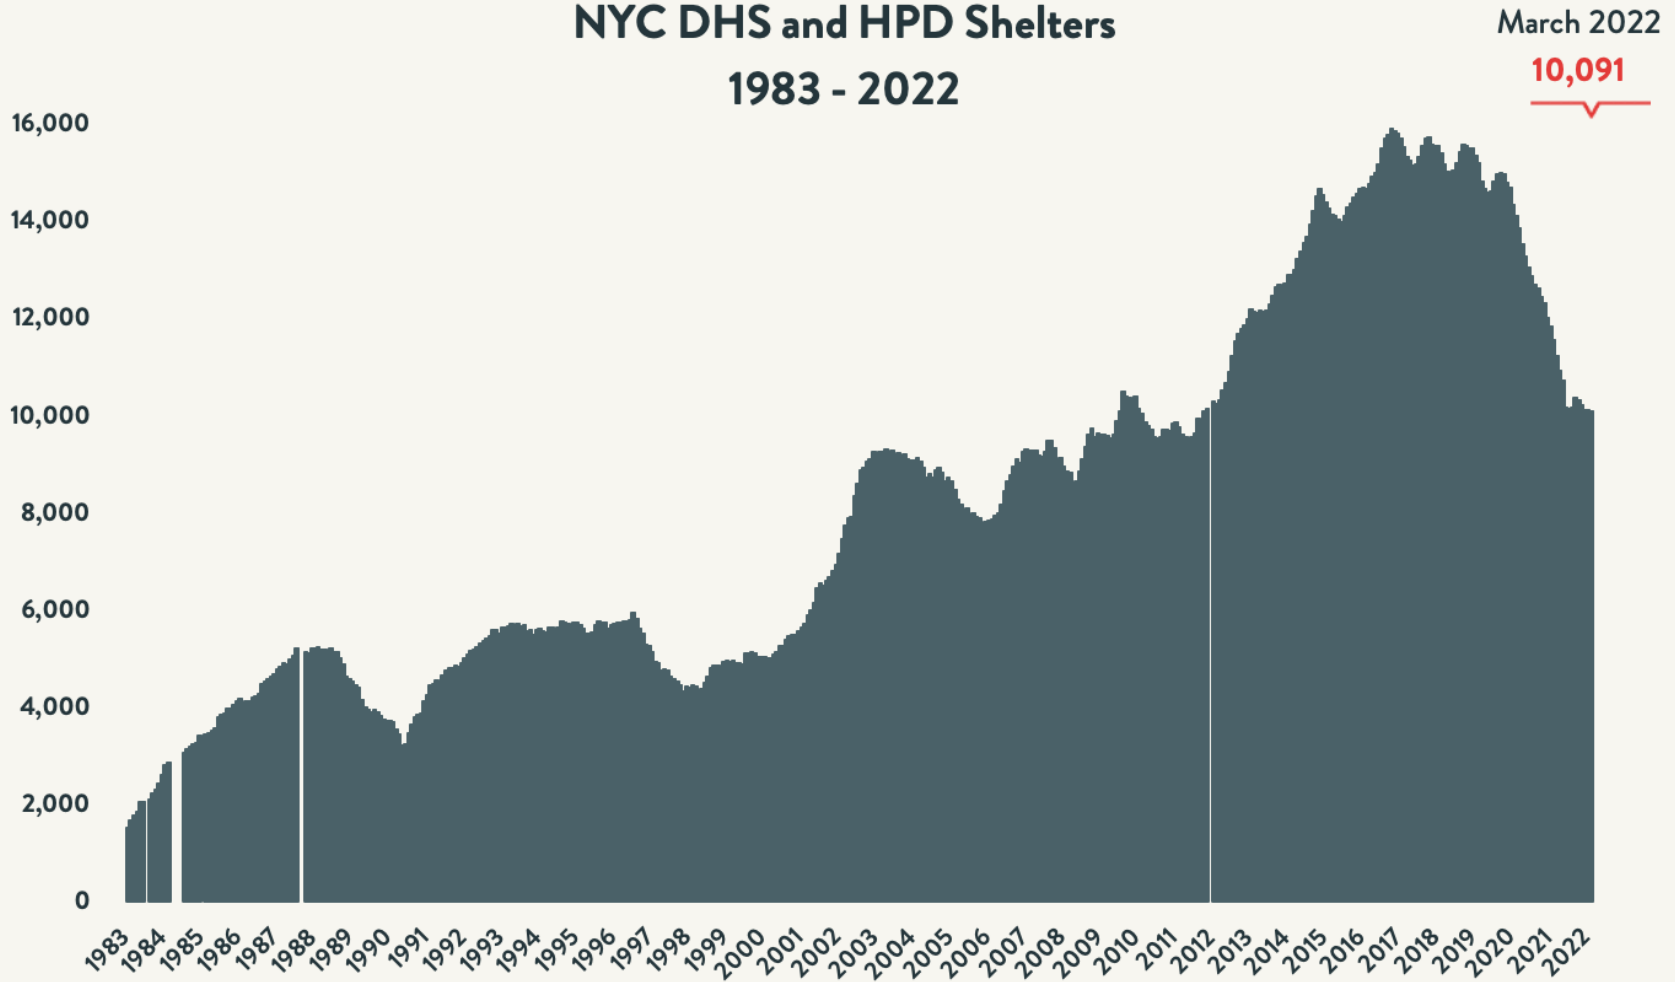

Number of Homeless Families Sleeping Each Night in NYC DHS and HPD Shelters 1983 - 2022

Source: NYC Department of Homeless Services and Human Resources Administration; Local Law 37 Reports