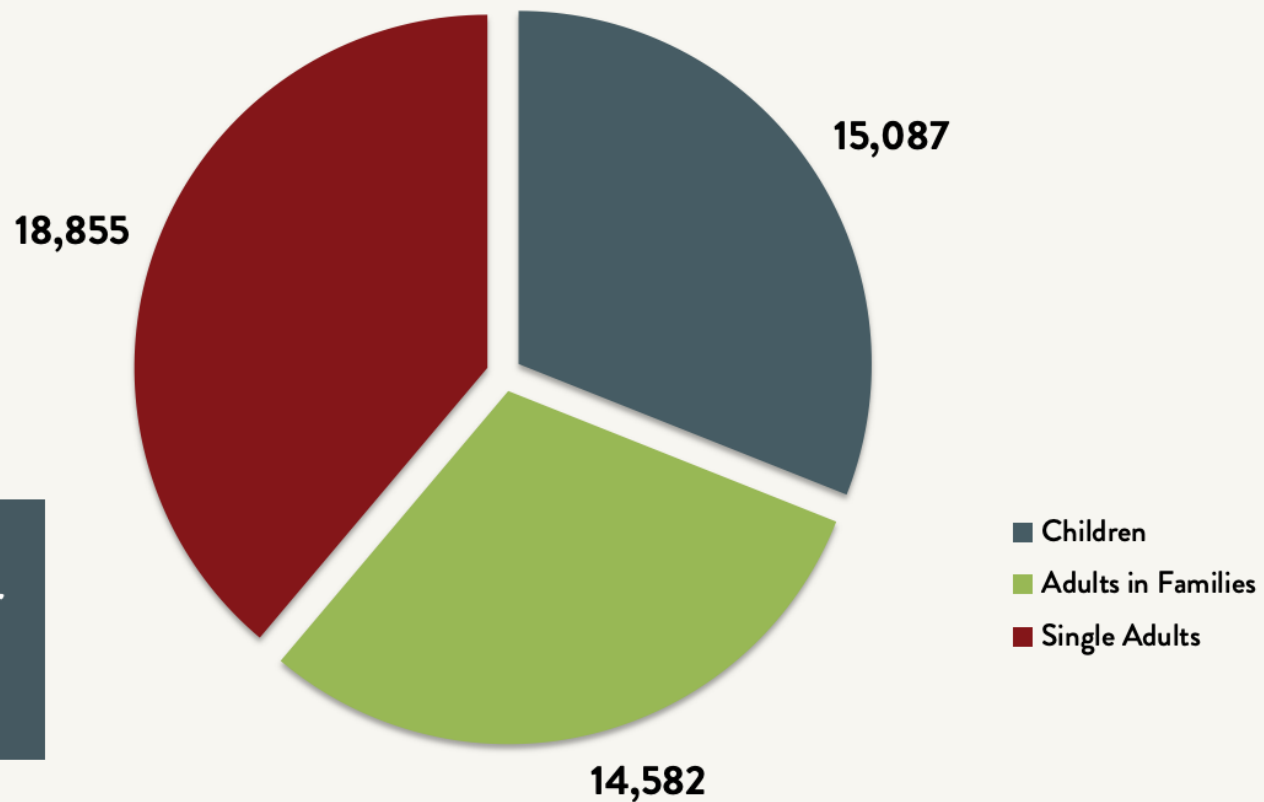

Number of Homeless People Sleeping Each Night in NYC DHS and HPD Shelters 1983 - 2022

March 2022

48,524

Data include individuals in DHS shelter system (including Safe Havens, stabilization beds, veteran's shelters, criminal justice beds) and HPD emergency shelters (<2 percent of total census).

Source: NYC Department of Homeless Services; Local Law 37 Reports

Number of Homeless People Sleeping Each Night in NYC DHS and HPD Shelters March 2022

**Total NYC
Municipal Shelter
Population:
48,524**

Source: NYC Department of Homeless Services and Human Resources Administration; Local Law 37 Reports