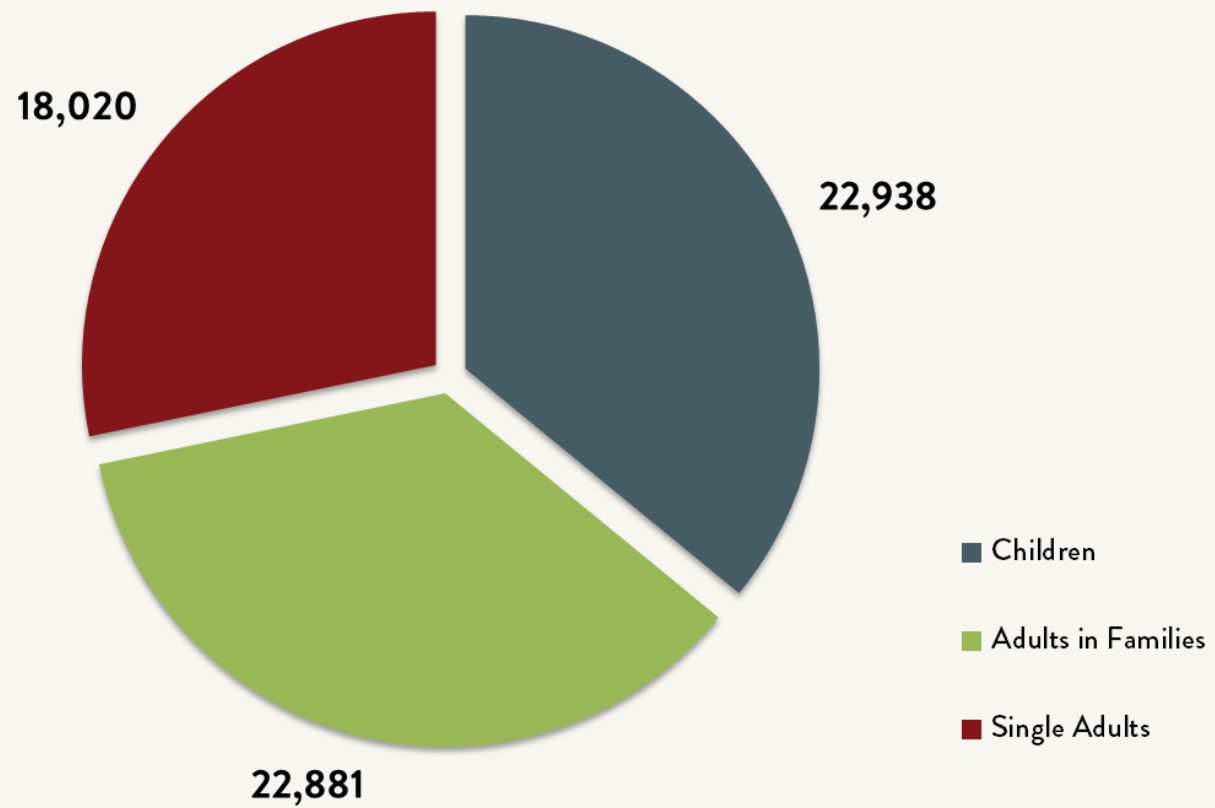

Number of Homeless People Each Night in NYC Shelters 1983 - 2019

Source: NYC Department of Homeless Services; LL37 Reports

Data include individuals in DHS municipal system, Safe Havens, stabilization beds, veteran's shelters, criminal justice beds, and HPD emergency shelters.

Number of Homeless People Each Night in NYC Shelters January 2019

Total NYC
Municipal Shelter
Population:
63,839

Source: NYC Department of Homeless Services and Human Resource Administration; LL37 Reports