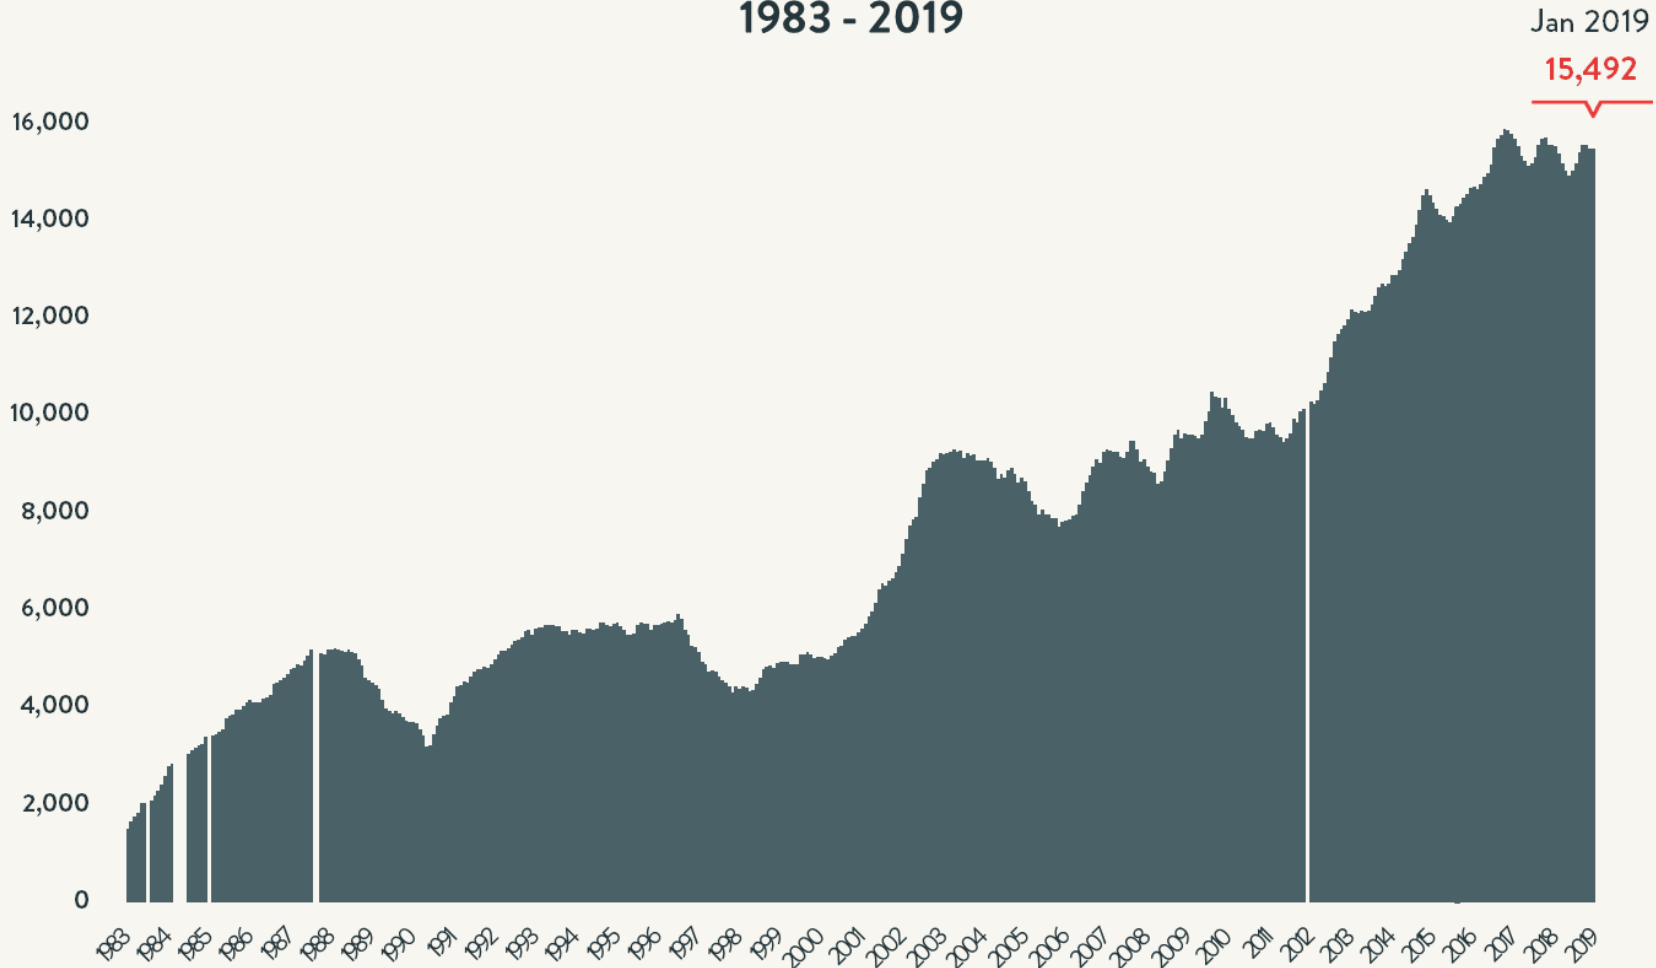

Number of Homeless Families Each Night in NYC Shelters 1983 - 2019

Source: NYC Department of Homeless Services and Human Resource Administration; LL37 Reports