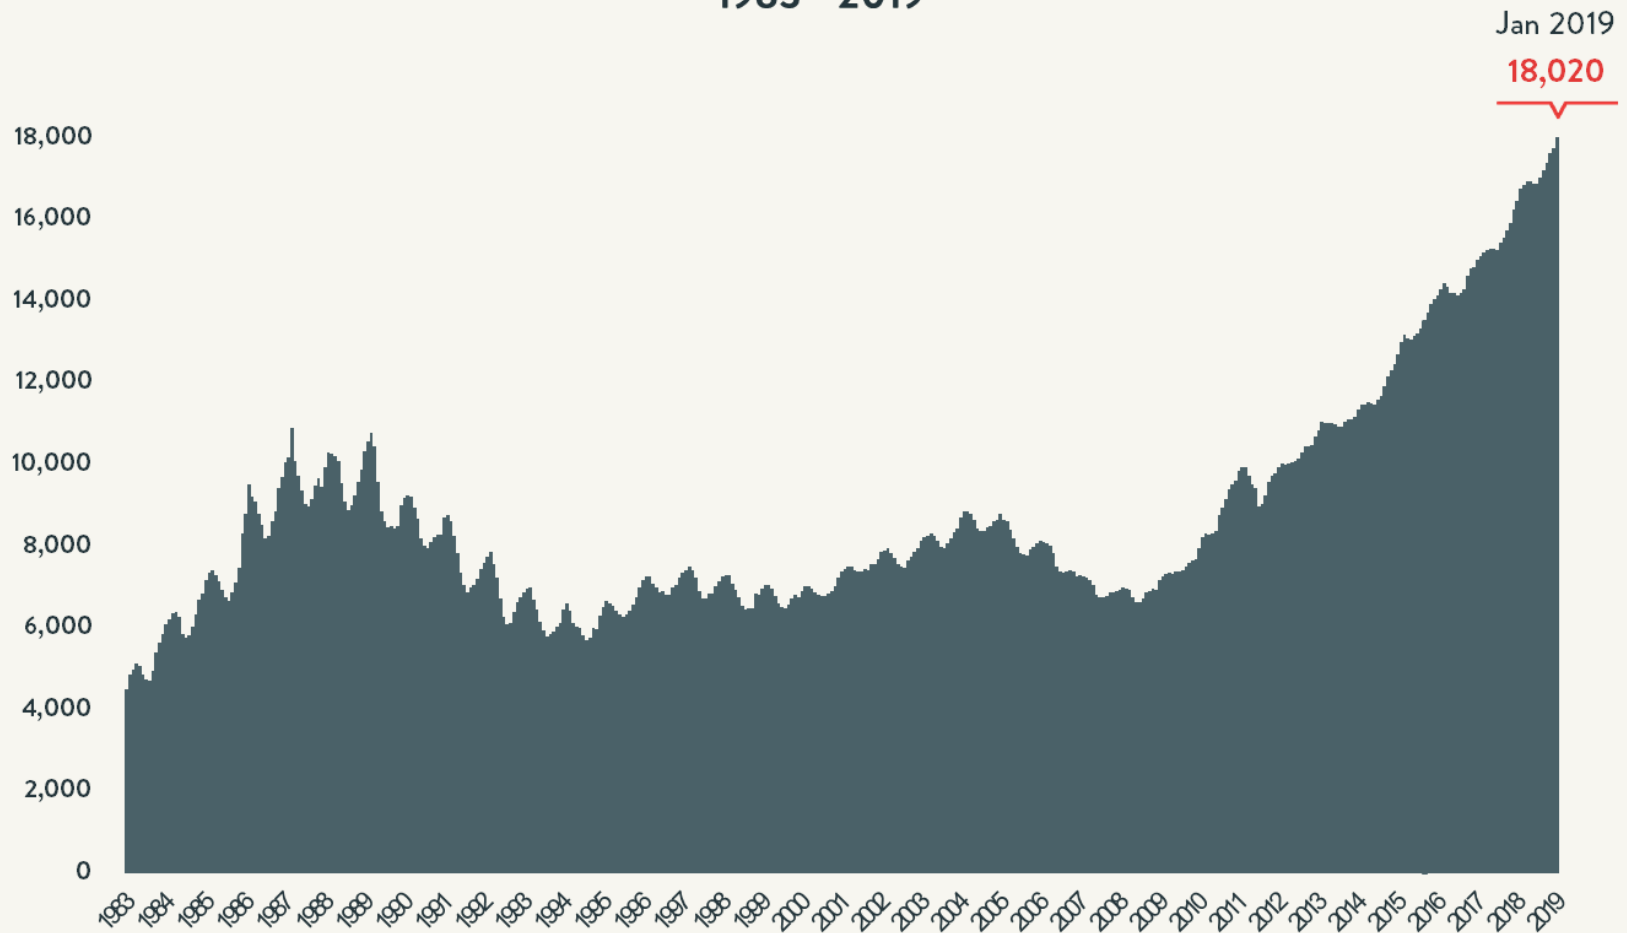

Number of Homeless Single Adults Each Night in NYC Shelters 1983 - 2019

Source: NYC Department of Homeless Services and Human Resource Administration; LL37 Reports