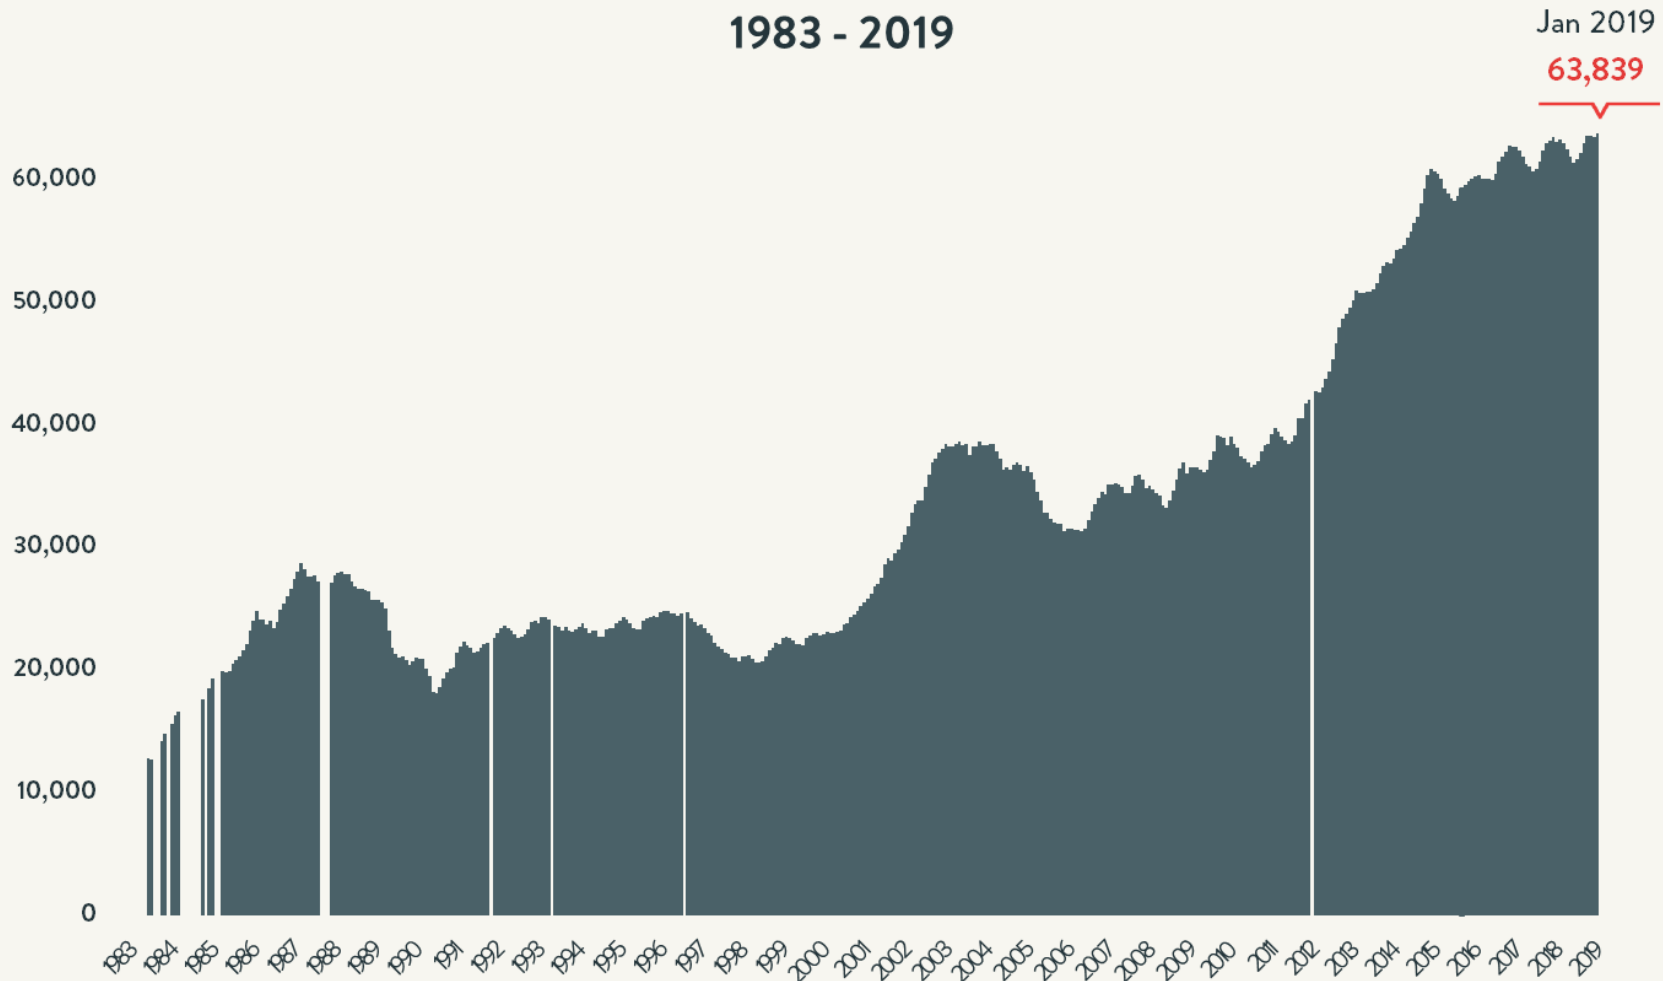

Number of Homeless People Each Night in NYC Shelters 1983 - 2019

Source: NYC Department of Homeless Services; LL37 Reports

Data include individuals in DHS municipal system, Safe Havens, stabilization beds, veteran's shelters, criminal justice beds, and HPD emergency shelters.

Number of Homeless People Each Night in NYC Shelters January 2019

Total NYC
Municipal Shelter
Population:
63,839

Source: NYC Department of Homeless Services and Human Resource Administration; LL37 Reports