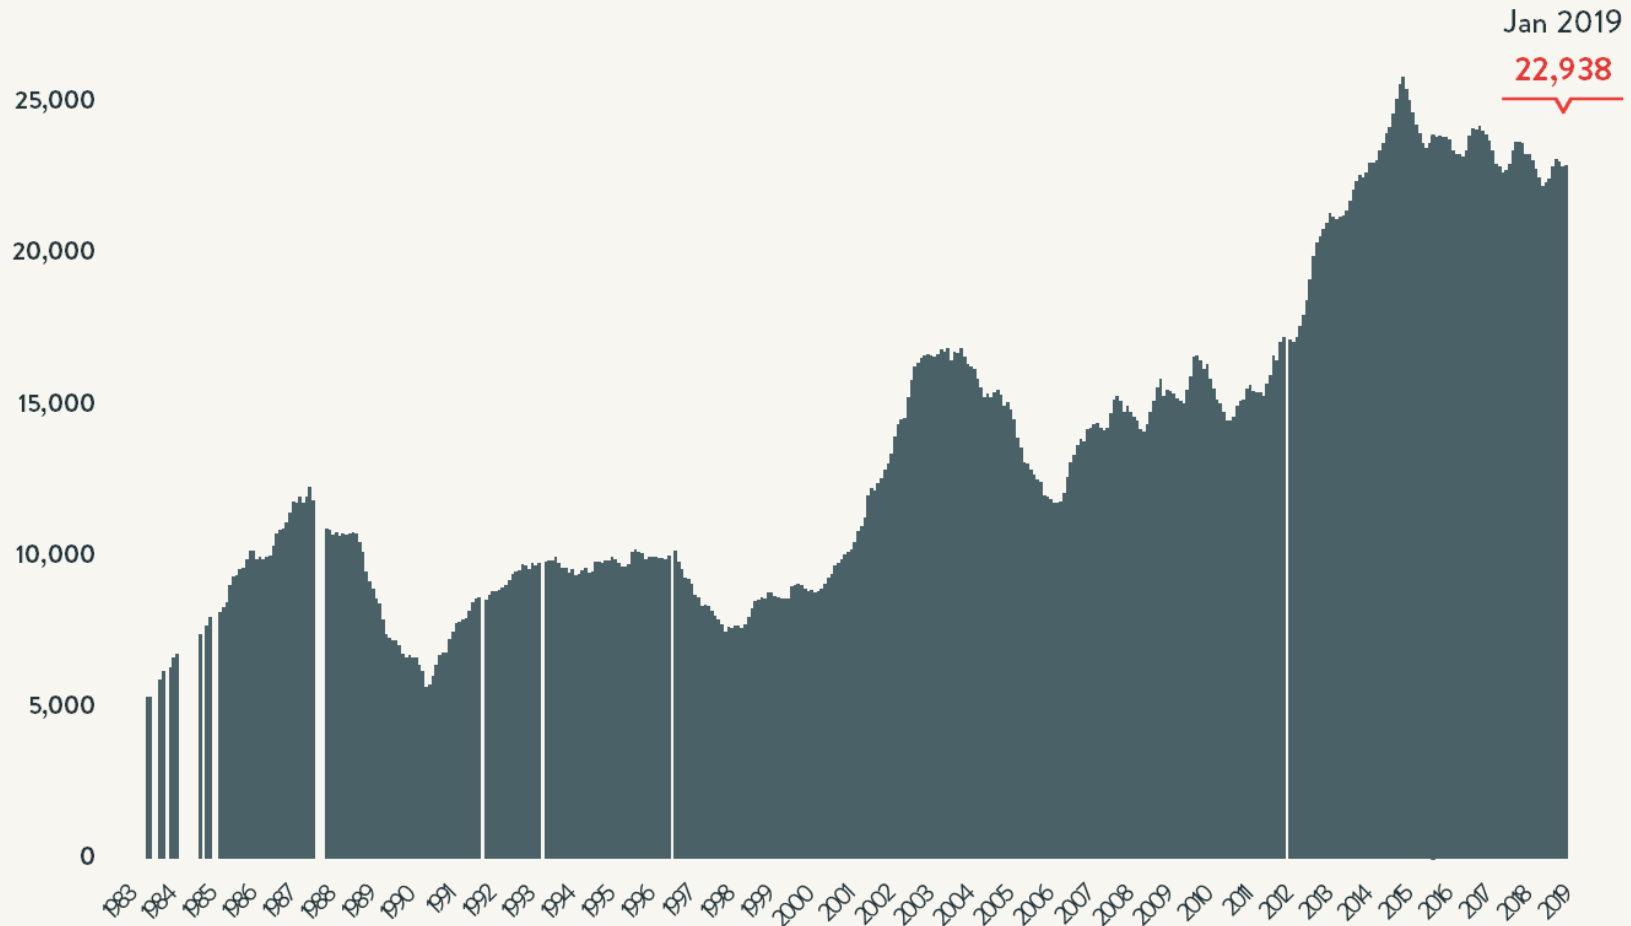

Number of Homeless Children Each Night in NYC Shelters 1983 - 2019

Source: NYC Department of Homeless Services and Human Resource Administration; LL37 Reports