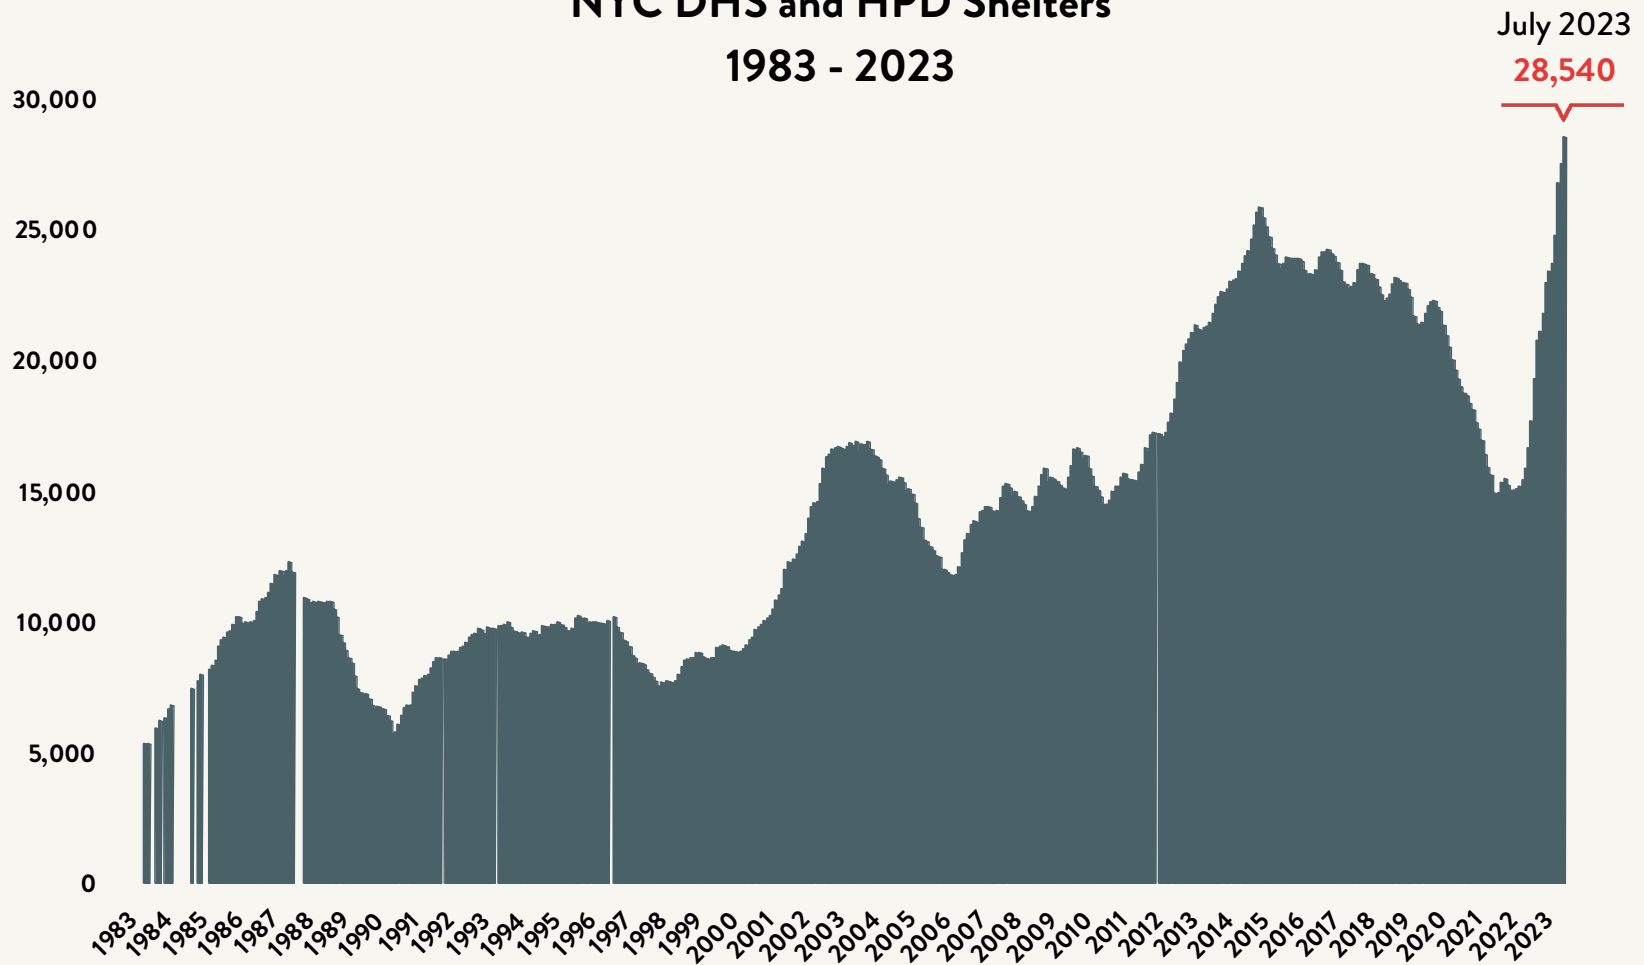

Number of Homeless Children Sleeping Each Night in NYC DHS and HPD Shelters 1983 - 2023

Source: NYC Department of Homeless Services and Human Resources Administration; Local Law 37 Reports