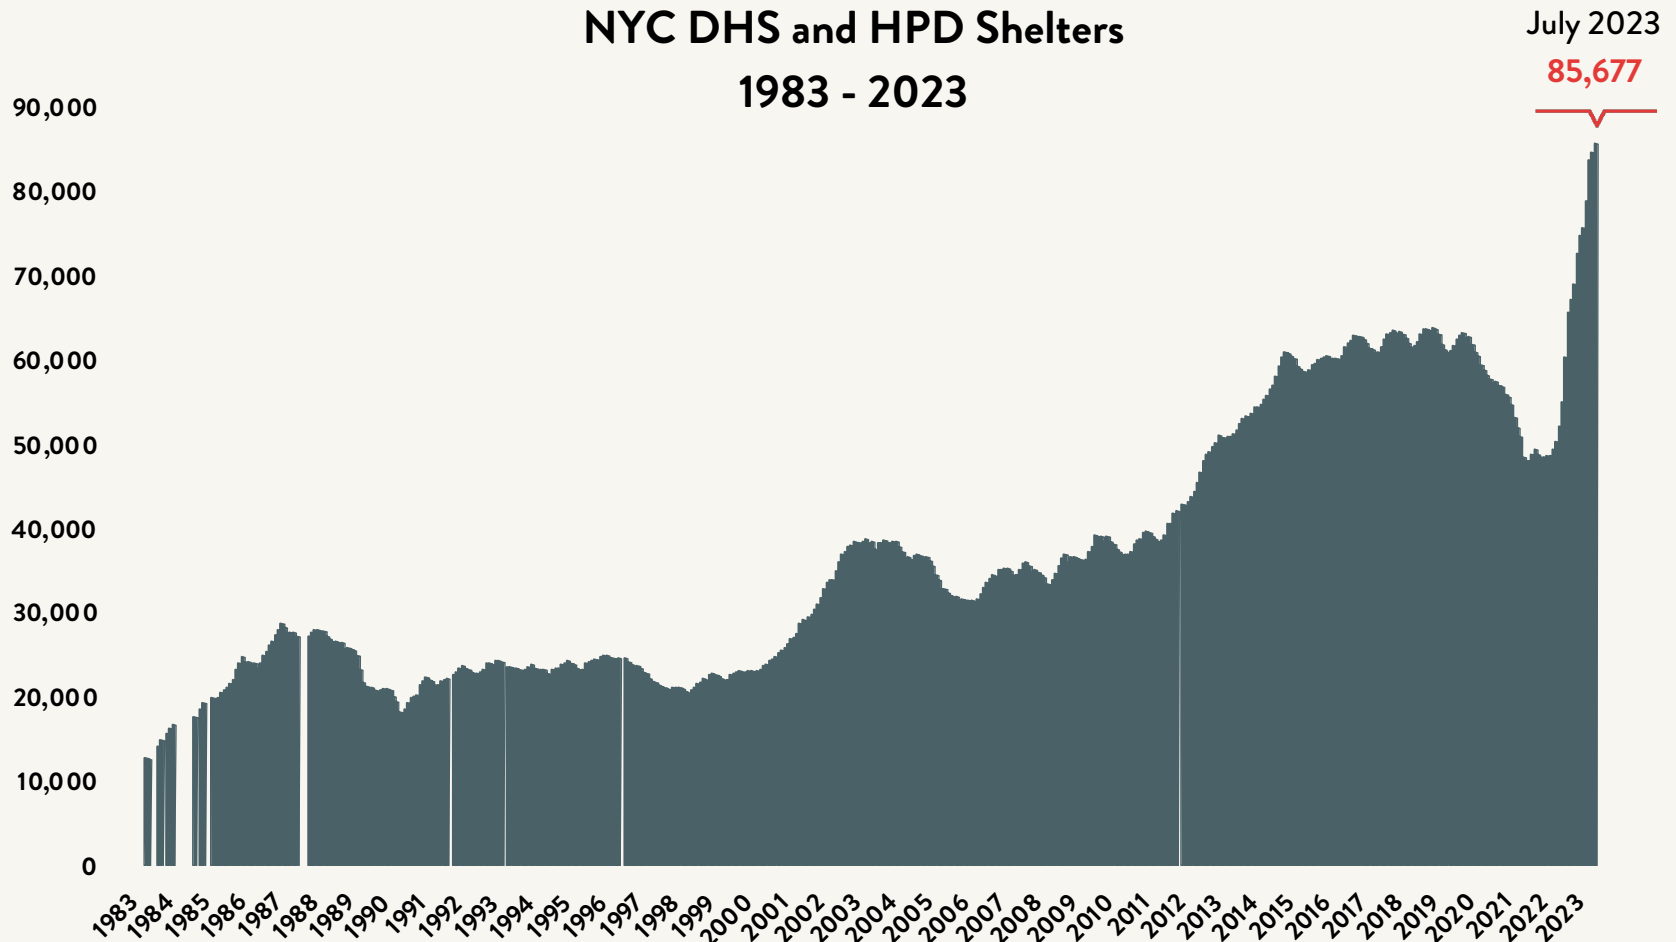

Number of Homeless People Sleeping Each Night in NYC DHS and HPD Shelters 1983 - 2023

Data include individuals in DHS shelter system (including Safe Havens, stabilization beds, veteran's shelters, criminal justice beds) and HPD emergency shelters (<2 percent of total census).

Source: NYC Department of Homeless Services; Local Law 37 Reports

Number of Homeless People Sleeping Each Night in NYC DHS and HPD Shelters July 2023

Total NYC
Municipal Shelter
Population:
85,677

Source: NYC Department of Homeless Services and Human Resources Administration; Local Law 37 Reports