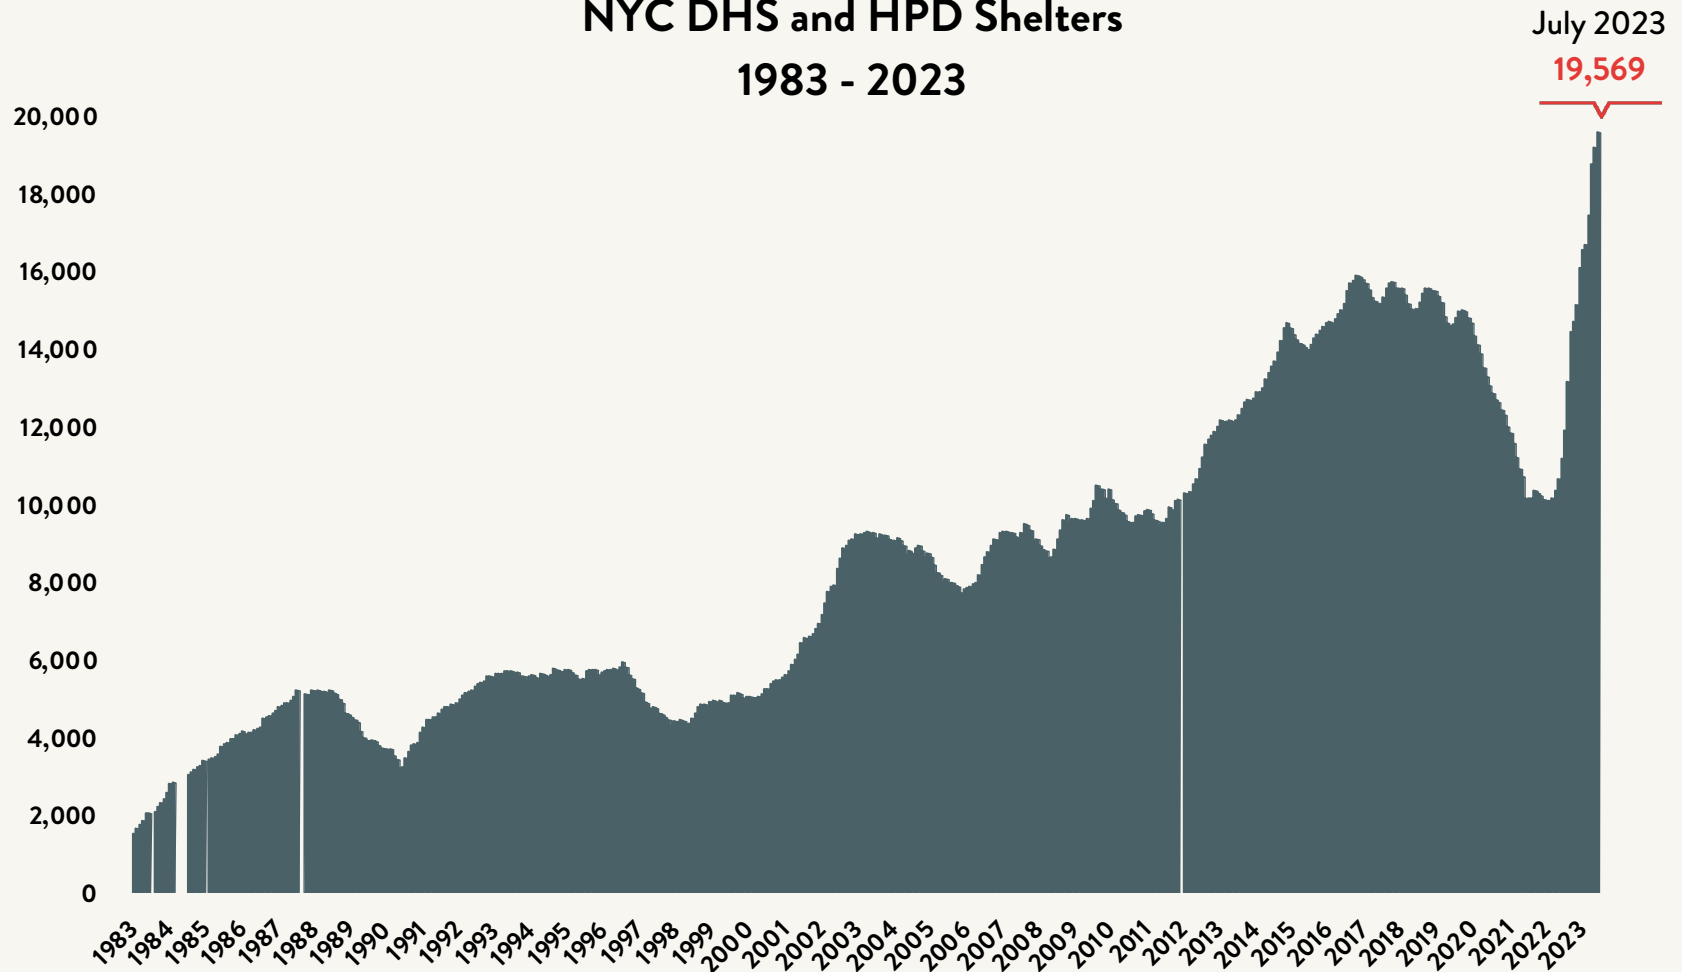

Number of Homeless Families Sleeping Each Night in NYC DHS and HPD Shelters 1983 - 2023

Source: NYC Department of Homeless Services and Human Resources Administration; Local Law 37 Reports