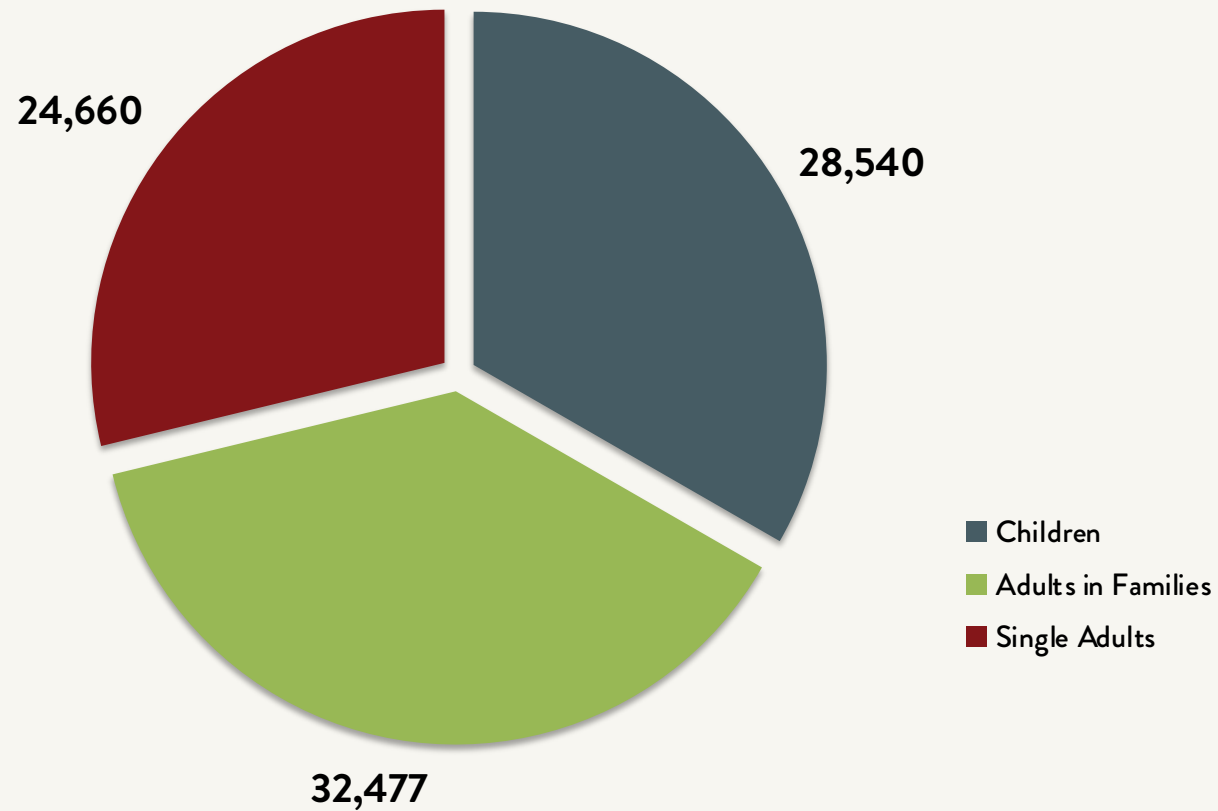

Number of Homeless People Sleeping Each Night in NYC DHS and HPD Shelters 1983 - 2023

Data include individuals in DHS shelter system (including Safe Havens, stabilization beds, veteran's shelters, criminal justice beds) and HPD emergency shelters (<2 percent of total census).

Source: NYC Department of Homeless Services; Local Law 37 Reports

Number of Homeless People Sleeping Each Night in NYC DHS and HPD Shelters July 2023

Total NYC
Municipal Shelter
Population:
85,677

Source: NYC Department of Homeless Services and Human Resources Administration; Local Law 37 Reports