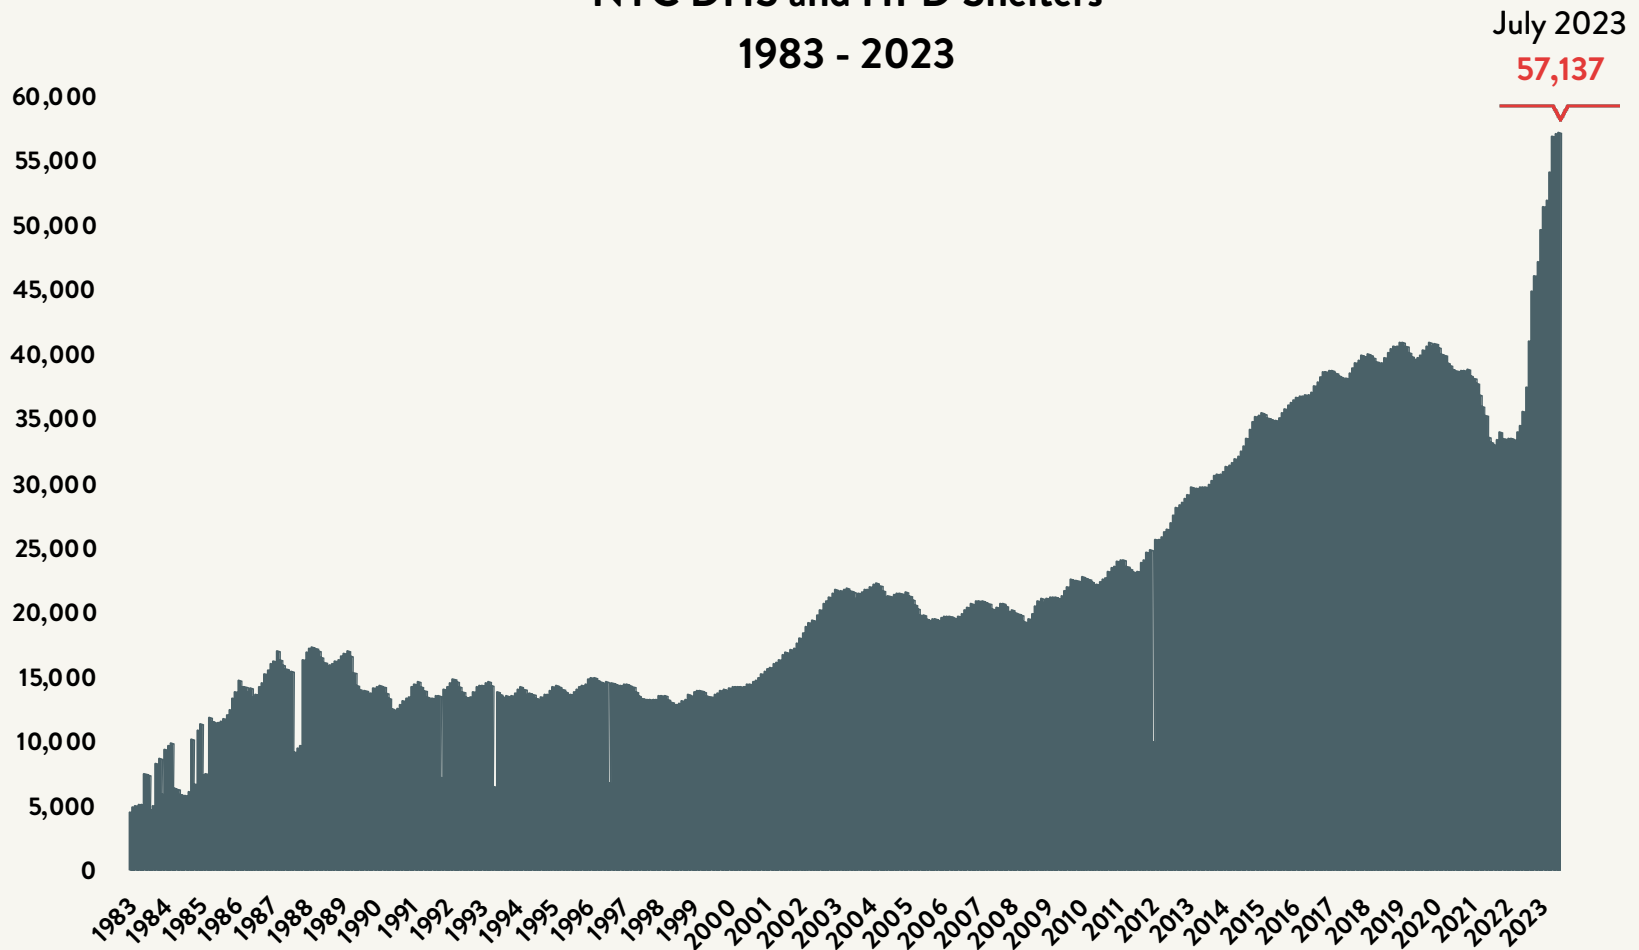

Number of Adults in Households Sleeping Each Night in NYC DHS and HPD Shelters 1983 - 2023

Source: NYC Department of Homeless Services and Human Resources Administration; Local Law 37 Reports